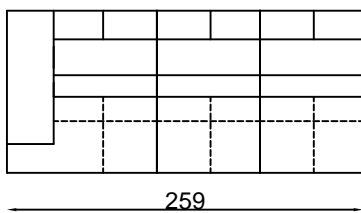

Armchair

2 Seater settee

2.5 Seater settee

3 Seater settee

Metal leg

3.5 Seater settee

2S 1arm(LHF)

2.5S 1arm(LHF)

3S 1arm(LHF)

CNR

Chaise (LHF)

All pieces with 1 arm are available either LHF or RHF

Please note lounge is hand made product. This is just indication for measurement. Sometimes our specifications change. Our line drawing includes specifications which are current at the time of printing. However, improvements or alterations to design, construction or techniques or dimensions may occur.