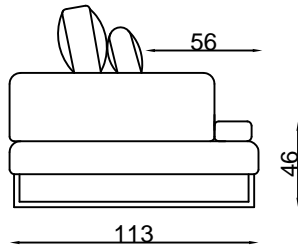

Armchair

2 Seater settee

2.5 Seater settee

3 Seater settee

Metal leg

3.5 Seater settee

2S 1arm(LHF)

2.5S 1arm(LHF)

3S 1arm(LHF)

CNR

Chaise (LHF)

All pieces with 1 arm are available either LHF or RHF

Please note lounge is hand made product. This is just indication for measurement. Sometimes our specifications change. Our line drawing includes specifications which are current at the time of printing. However, improvements or alterations to design, construction or techniques or dimensions may occur.

(D1) 2. 5S 1arm(LHF)-Chaise(RHF)

(D2) 2. 5S 1arm(LHF)-CNR-2. 5S 1arm(RHF)

All pieces with 1 arm are available either LHF or RHF

Please note lounge is hand made product. This is just indication for measurement. Sometimes our specifications change. Our line drawing includes specifications which are current at the time of printing. However, improvements or alterations to design, construction or techniques or dimensions may occur.