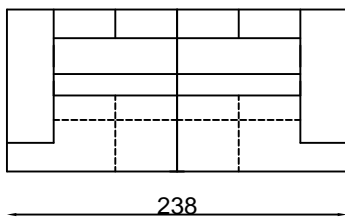

Armchair

2 Seater settee

2.5 Seater settee

3 Seater settee

Metal leg

3.5 Seater settee

2S 1arm(LHF)

2.5S 1arm(LHF)

3S 1arm(LHF)

CNR

Chaise (LHF)

All pieces with 1 arm are available either LHF or RHF

Please note lounge is hand made product. This is just indication for measurement. Sometimes our specifications change. Our line drawing includes specifications which are current at the time of printing. However, improvements or alterations to design, construction or techniques or dimensions may occur.