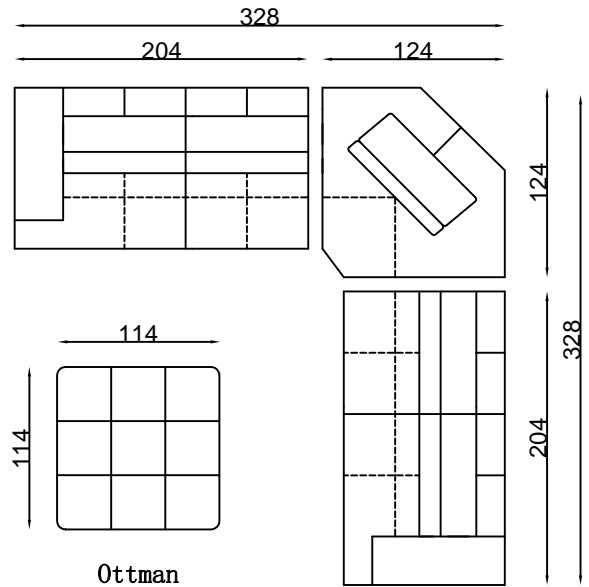

3S 1arm(LHF)

CNR

Chaise (LHF)

All pieces with 1 arm are available either LHF or RHF

Please note lounge is hand made product. This is just indication for measurement. Sometimes our specifications change. Our line drawing includes specifications which are current at the time of printing. However, improvements or alterations to design, construction or techniques or dimensions may occur.

(D1) 2. 5S 1arm(LHF)-Chaise(RHF)

(D2) 2. 5S 1arm(LHF)-CNR-2. 5S 1arm(RHF)

All pieces with 1 arm are available either LHF or RHF

Please note lounge is hand made product. This is just indication for measurement. Sometimes our specifications change. Our line drawing includes specifications which are current at the time of printing. However, improvements or alterations to design, construction or techniques or dimensions may occur.