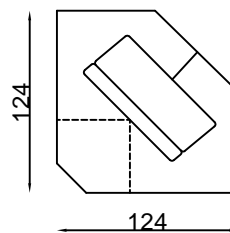

Armchair

2 Seater settee

2.5 Seater settee

3 Seater settee

Metal leg

3.5 Seater settee

2S 1arm(LHF)

2.5S 1arm(LHF)

3S 1arm(LHF)

CNR

Chaise (LHF)

All pieces with 1 arm are available either LHF or RHF

Please note lounge is hand made product. This is just indication for measurement. Sometimes our specifications change. Our line drawing includes specifications which are current at the time of printing. However, improvements or alterations to design, construction or techniques or dimensions may occur.

(D1) 2. 5S 1arm(LHF)-Chaise(RHF)

(D2) 2. 5S 1arm(LHF)-CNR-2. 5S 1arm(RHF)

All pieces with 1 arm are available either LHF or RHF

Please note lounge is hand made product. This is just indication for measurement. Sometimes our specifications change. Our line drawing includes specifications which are current at the time of printing. However, improvements or alterations to design, construction or techniques or dimensions may occur.