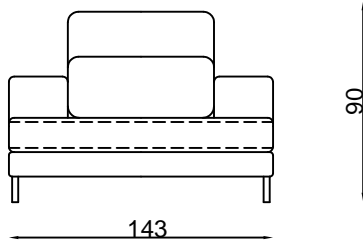

Armchair

2 Seater settee

2.5 Seater settee

3 Seater settee

Metal leg

3.5 Seater settee

2S 1arm(LHF)

2.5S 1arm(LHF)

3S 1arm(LHF)

CNR

Chaise (LHF)

All pieces with 1 arm are available either LHF or RHF

Please note lounge is hand made product. This is just indication for measurement. Sometimes our specifications change. Our line drawing includes specifications which are current at the time of printing. However, improvements or alterations to design, construction or techniques or dimensions may occur.

(D1) 2. 5S 1arm(LHF)-Chaise(RHF)

(D2) 2. 5S 1arm(LHF)-CNR-2. 5S 1arm(RHF)

All pieces with 1 arm are available either LHF or RHF

Please note lounge is hand made product. This is just indication for measurement. Sometimes our specifications change. Our line drawing includes specifications which are current at the time of printing. However, improvements or alterations to design, construction or techniques or dimensions may occur.