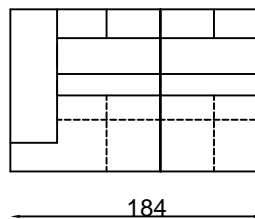

Armchair

2 Seater settee

2.5 Seater settee

3 Seater settee

Metal leg

3.5 Seater settee

2S 1arm(LHF)

2.5S 1arm(LHF)

3S 1arm(LHF)

CNR

Chaise (LHF)

All pieces with 1 arm are available either LHF or RHF

Please note lounge is hand made product. This is just indication for measurement. Sometimes our specifications change. Our line drawing includes specifications which are current at the time of printing. However, improvements or alterations to design, construction or techniques or dimensions may occur.

(D1) 2. 5S 1arm(LHF)-Chaise(RHF)

(D2) 2. 5S 1arm(LHF)-CNR-2. 5S 1arm(RHF)

All pieces with 1 arm are available either LHF or RHF

Please note lounge is hand made product. This is just indication for measurement. Sometimes our specifications change. Our line drawing includes specifications which are current at the time of printing. However, improvements or alterations to design, construction or techniques or dimensions may occur.