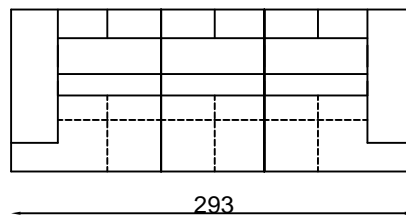

Armchair

2 Seater settee

2.5 Seater settee

3 Seater settee

Metal leg

3.5 Seater settee

2S 1arm(LHF)

2.5S 1arm(LHF)

3S 1arm(LHF)

CNR

Chaise (LHF)

All pieces with 1 arm are available either LHF or RHF

Please note lounge is hand made product. This is just indication for measurement. Sometimes our specifications change. Our line drawing includes specifications which are current at the time of printing. However, improvements or alterations to design, construction or techniques or dimensions may occur.

(D1) 2. 5S 1arm(LHF)-Chaise(RHF)

(D2) 2. 5S 1arm(LHF)-CNR-2. 5S 1arm(RHF)

All pieces with 1 arm are available either LHF or RHF

Please note lounge is hand made product. This is just indication for measurement. Sometimes our specifications change. Our line drawing includes specifications which are current at the time of printing. However, improvements or alterations to design, construction or techniques or dimensions may occur.