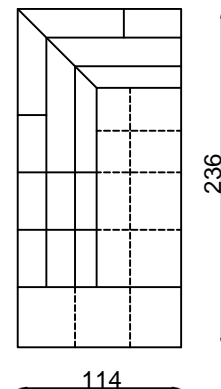

Armchair

2 Seater settee

2.5 Seater settee

3 Seater settee

Metal leg

3.5 Seater settee

2S 1arm(LHF)

2.5S 1arm(LHF)

3S 1arm(LHF)

CNR

Chaise (LHF)

All pieces with 1 arm are available either LHF or RHF

Please note lounge is hand made product. This is just indication for measurement. Sometimes our specifications change. Our line drawing includes specifications which are current at the time of printing. However, improvements or alterations to design, construction or techniques or dimensions may occur.

(D1) 2. 5S 1arm(LHF)-Chaise(RHF)

(D2) 2. 5S 1arm(LHF)-CNR-2. 5S 1arm(RHF)

All pieces with 1 arm are available either LHF or RHF

Please note lounge is hand made product. This is just indication for measurement. Sometimes our specifications change. Our line drawing includes specifications which are current at the time of printing. However, improvements or alterations to design, construction or techniques or dimensions may occur.