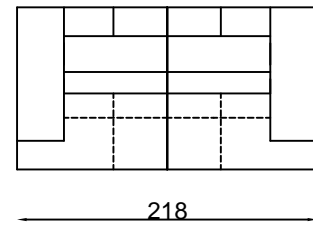

Armchair

2 Seater settee

2.5 Seater settee

3 Seater settee

Metal leg

3.5 Seater settee

2S 1arm(LHF)

2.5S 1arm(LHF)

3S 1arm(LHF)

CNR

Chaise (LHF)

All pieces with 1 arm are available either LHF or RHF

Please note lounge is hand made product. This is just indication for measurement. Sometimes our specifications change. Our line drawing includes specifications which are current at the time of printing. However, improvements or alterations to design, construction or techniques or dimensions may occur.

(D1) 2. 5S 1arm(LHF)-Chaise(RHF)

(D2) 2. 5S 1arm(LHF)-CNR-2. 5S 1arm(RHF)

All pieces with 1 arm are available either LHF or RHF

Please note lounge is hand made product. This is just indication for measurement. Sometimes our specifications change. Our line drawing includes specifications which are current at the time of printing. However, improvements or alterations to design, construction or techniques or dimensions may occur.