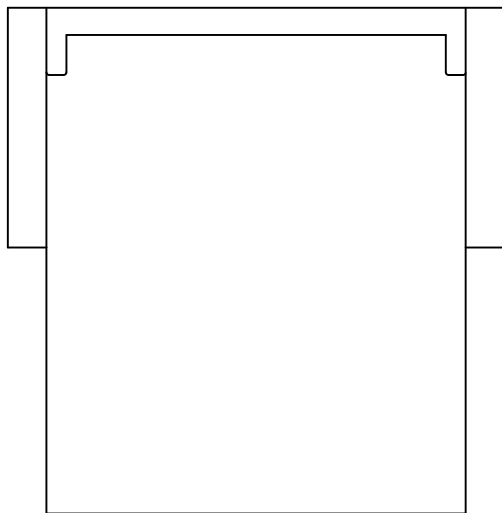

2.5 Sofabad

Metal leg

**Please note** lounge is hand made product. This is just indication for measurement. Sometimes our specifications change. Our line drawing includes specifications which are current at the time of printing. However, improvements or alterations to design, construction or techniques or dimensions may occur.

Queen sofabed

Metal leg

**Please note** lounge is hand made product. This is just indication for measurement. Sometimes our specifications change. Our line drawing includes specifications which are current at the time of printing. However, improvements or alterations to design, construction or techniques or dimensions may occur.