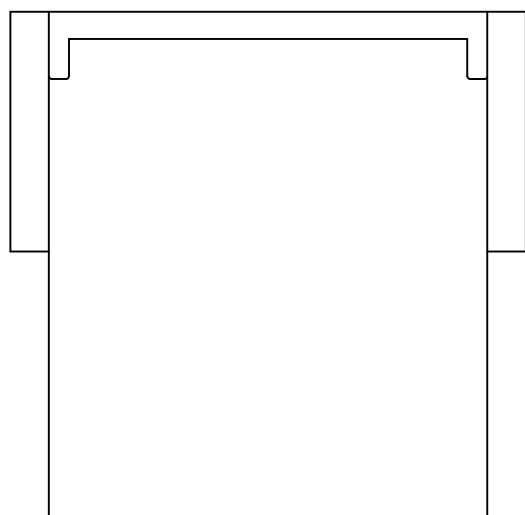

2.5 Sofabad

Metal leg

**Please note** lounge is hand made product. This is just indication for measurement. Sometimes our specifications change. Our line drawing includes specifications which are current at the time of printing. However, improvements or alterations to design, construction or techniques or dimensions may occur.

Queen sofabed

Metal leg

**Please note** lounge is hand made product. This is just indication for measurement. Sometimes our specifications change. Our line drawing includes specifications which are current at the time of printing. However, improvements or alterations to design, construction or techniques or dimensions may occur.