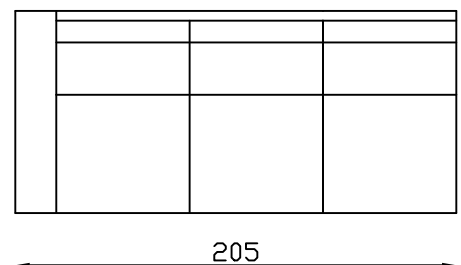

3 (1arm&LHF)