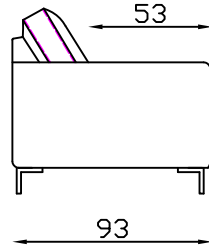

Armchair

86

1S no arm

1.5S no arm

2 Seater settee

3 Seater settee

2 (1arm&LHF)

2.5 Seater settee

2.5 (1arm&LHF)

3 (1arm&LHF)

Metal leg

1S Head roll

1.5S Head roll

Chaise (RHF)

All pieces with 1 arm are available either LHF or RHF

Please note lounge is hand made product. This is just indication for measurement. Sometimes our specifications change. Our line drawing includes specifications which are current at the time of printing. However, improvements or alterations to design, construction or techniques or dimensions may occur.