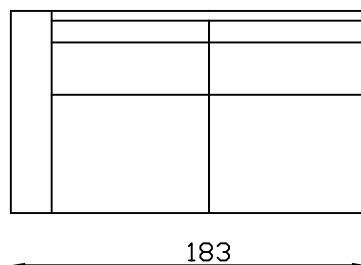

Armchair

86

1S no arm

1.5S no arm

2 Seater settee

3 Seater settee

2 (1arm&LHF)

2.5 Seater settee

2.5 (1arm&LHF)

3 (1arm&LHF)

Metal leg

1S Head roll

1.5S Head roll

Chaise (RHF)

All pieces with 1 arm are available either LHF or RHF

Please note lounge is hand made product. This is just indication for measurement. Sometimes our specifications change. Our line drawing includes specifications which are current at the time of printing. However, improvements or alterations to design, construction or techniques or dimensions may occur.