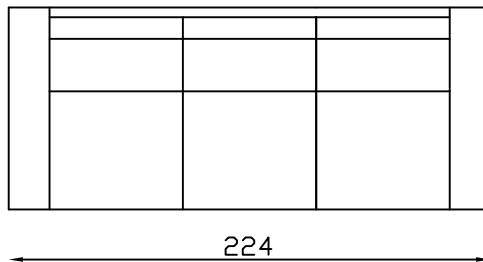

Armchair

86

1S no arm

1.5S no arm

2 Seater settee

3 Seater settee

2 (1arm&LHF)

2.5 Seater settee

2.5 (1arm&LHF)

3 (1arm&LHF)

Metal leg

1S Head roll

1.5S Head roll

Chaise (RHF)

All pieces with 1 arm are available either LHF or RHF

Please note lounge is hand made product. This is just indication for measurement. Sometimes our specifications change. Our line drawing includes specifications which are current at the time of printing. However, improvements or alterations to design, construction or techniques or dimensions may occur.