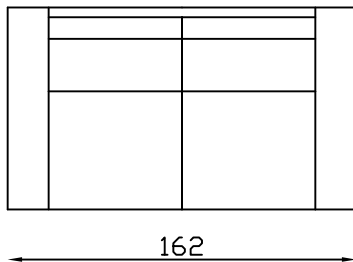

Armchair

86

1S no arm

1.5S no arm

2 Seater settee

3 Seater settee

2 (1arm&LHF)

2.5 Seater settee

2.5 (1arm&LHF)

3 (1arm&LHF)

Metal leg

1S Head roll

1.5S Head roll

Chaise (RHF)

All pieces with 1 arm are available either LHF or RHF

Please note lounge is hand made product. This is just indication for measurement. Sometimes our specifications change. Our line drawing includes specifications which are current at the time of printing. However, improvements or alterations to design, construction or techniques or dimensions may occur.