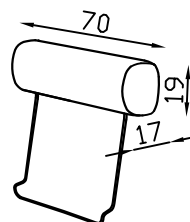

Armchair

86

1S no arm

1.5S no arm

2 Seater settee

3 Seater settee

2 (1arm&LHF)

2.5 Seater settee

2.5 (1arm&LHF)

3 (1arm&LHF)

Metal leg

1S Head roll

1.5S Head roll

Chaise (RHF)

All pieces with 1 arm are available either LHF or RHF

Please note lounge is hand made product. This is just indication for measurement. Sometimes our specifications change. Our line drawing includes specifications which are current at the time of printing. However, improvements or alterations to design, construction or techniques or dimensions may occur.