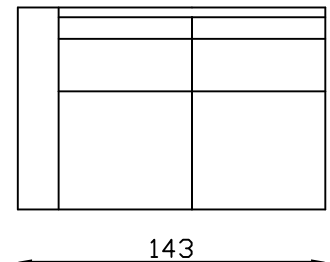

Armchair

86

1S no arm

1.5S no arm

2 Seater settee

3 Seater settee

2 (1arm&LHF)

2.5 Seater settee

2.5 (1arm&LHF)

3 (1arm&LHF)

Metal leg

1S Head roll

1.5S Head roll

Chaise (RHF)

All pieces with 1 arm are available either LHF or RHF

Please note lounge is hand made product. This is just indication for measurement. Sometimes our specifications change. Our line drawing includes specifications which are current at the time of printing. However, improvements or alterations to design, construction or techniques or dimensions may occur.