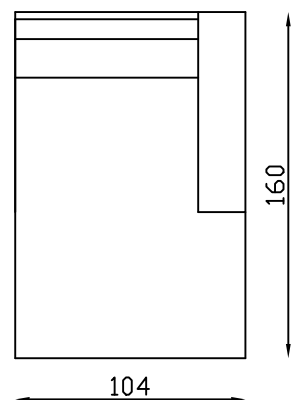

Armchair

86

1S no arm

1.5S no arm

2 Seater settee

3 Seater settee

2 (1arm&LHF)

2.5 Seater settee

2.5 (1arm&LHF)

3 (1arm&LHF)

Metal leg

1S Head roll

1.5S Head roll

Chaise (RHF)

All pieces with 1 arm are available either LHF or RHF

Please note lounge is hand made product. This is just indication for measurement. Sometimes our specifications change. Our line drawing includes specifications which are current at the time of printing. However, improvements or alterations to design, construction or techniques or dimensions may occur.