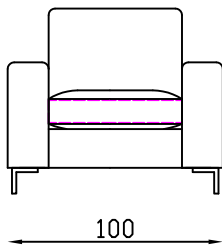

Armchair

86

1S no arm

1.5S no arm

2 Seater settee

3 Seater settee

2 (1arm&LHF)

2.5 Seater settee

2.5 (1arm&LHF)

3 (1arm&LHF)

Metal leg

1S Head roll

1.5S Head roll

Chaise (RHF)

All pieces with 1 arm are available either LHF or RHF

Please note lounge is hand made product. This is just indication for measurement. Sometimes our specifications change. Our line drawing includes specifications which are current at the time of printing. However, improvements or alterations to design, construction or techniques or dimensions may occur.