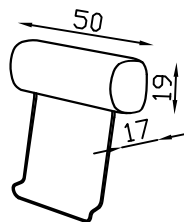

Armchair

86

1S no arm

1.5S no arm

2 Seater settee

3 Seater settee

2 (1arm&LHF)

2.5 Seater settee

2.5 (1arm&LHF)

3 (1arm&LHF)

Metal leg

1S Head roll

1.5S Head roll

Chaise (RHF)

All pieces with 1 arm are available either LHF or RHF

Please note lounge is hand made product. This is just indication for measurement. Sometimes our specifications change. Our line drawing includes specifications which are current at the time of printing. However, improvements or alterations to design, construction or techniques or dimensions may occur.