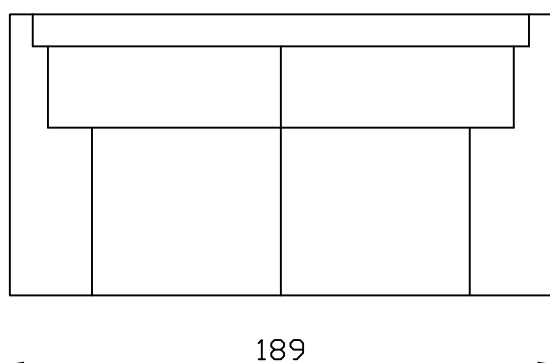

Armchair

Ottoman

2 Seater settee

Timber leg

3 Seater settee

**Please note** lounge is hand made product. This is just indication for measurement. Sometimes our specifications change. Our line drawing includes specifications which are current at the time of printing. However, improvements or alterations to design, construction or techniques or dimensions may occur.