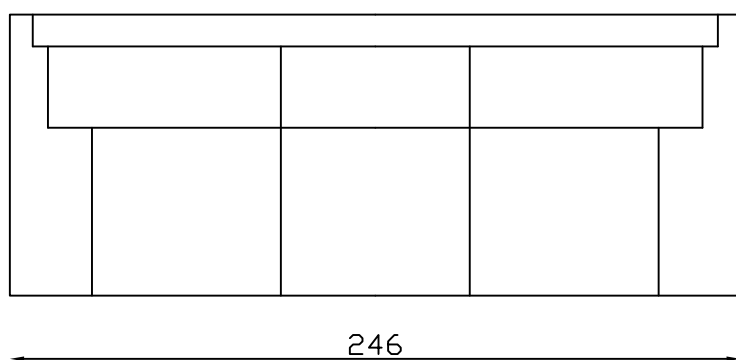

Armchair

Ottoman

2 Seater settee

Timber leg

3 Seater settee

**Please note** lounge is hand made product. This is just indication for measurement. Sometimes our specifications change. Our line drawing includes specifications which are current at the time of printing. However, improvements or alterations to design, construction or techniques or dimensions may occur.