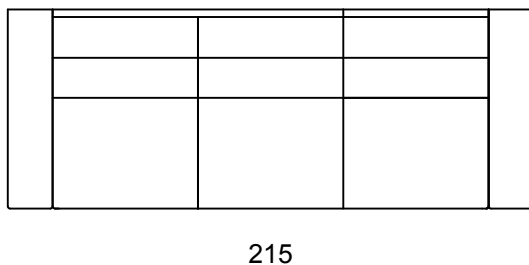

Armchair

Ottoman

2 seater settee

2.5 seater settee

3 seater settee

Metal leg

**Please note** lounge is hand made product. This is just indication for measurement. Sometimes our specifications change. Our line drawing includes specifications which are current at the time of printing. However, improvements or alterations to design, construction or techniques or dimensions may occur.