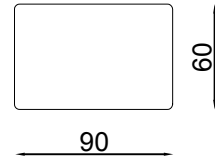

Please note lounge is hand made product. This is just indication for measurement. Sometimes our specifications change. Our line drawing includes specifications which are current at the time of printing. However, improvements or alterations to design, construction or techniques or dimensions may occur.