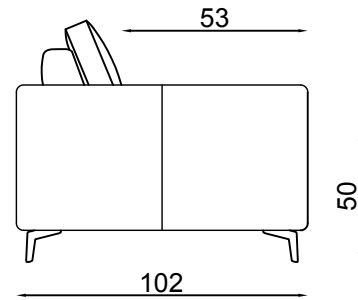

Queen sofabed

Metal leg

**Please note** lounge is hand made product. This is just indication for measurement. Sometimes our specifications change. Our line drawing includes specifications which are current at the time of printing. However, improvements or alterations to design, construction or techniques or dimensions may occur.

2.5 sofabed

89

195

214

Metal leg

**Please note** lounge is hand made product. This is just indication for measurement. Sometimes our specifications change. Our line drawing includes specifications which are current at the time of printing. However, improvements or alterations to design, construction or techniques or dimensions may occur.