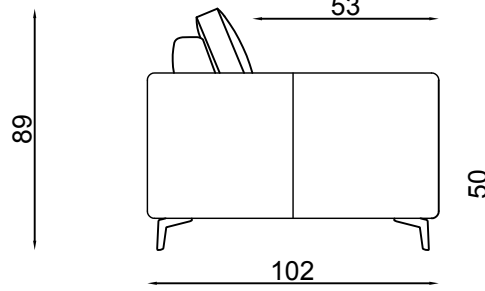

Queen sofabed

Metal leg

**Please note** lounge is hand made product. This is just indication for measurement. Sometimes our specifications change. Our line drawing includes specifications which are current at the time of printing. However, improvements or alterations to design, construction or techniques or dimensions may occur.

2.5 sofabed

89

195

214

Metal leg

**Please note** lounge is hand made product. This is just indication for measurement. Sometimes our specifications change. Our line drawing includes specifications which are current at the time of printing. However, improvements or alterations to design, construction or techniques or dimensions may occur.