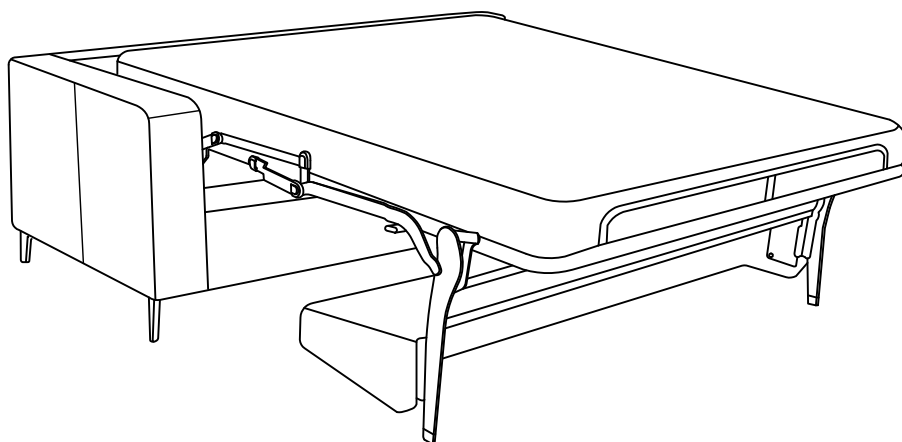

Queen sofabed

Metal leg

**Please note** lounge is hand made product. This is just indication for measurement. Sometimes our specifications change. Our line drawing includes specifications which are current at the time of printing. However, improvements or alterations to design, construction or techniques or dimensions may occur.

2.5 sofabed

89

195

214

Metal leg

**Please note** lounge is hand made product. This is just indication for measurement. Sometimes our specifications change. Our line drawing includes specifications which are current at the time of printing. However, improvements or alterations to design, construction or techniques or dimensions may occur.

Armchair

Ottoman

2 seater settee

2.5 seater settee

3 seater settee

Metal leg

**Please note** lounge is hand made product. This is just indication for measurement. Sometimes our specifications change. Our line drawing includes specifications which are current at the time of printing. However, improvements or alterations to design, construction or techniques or dimensions may occur.