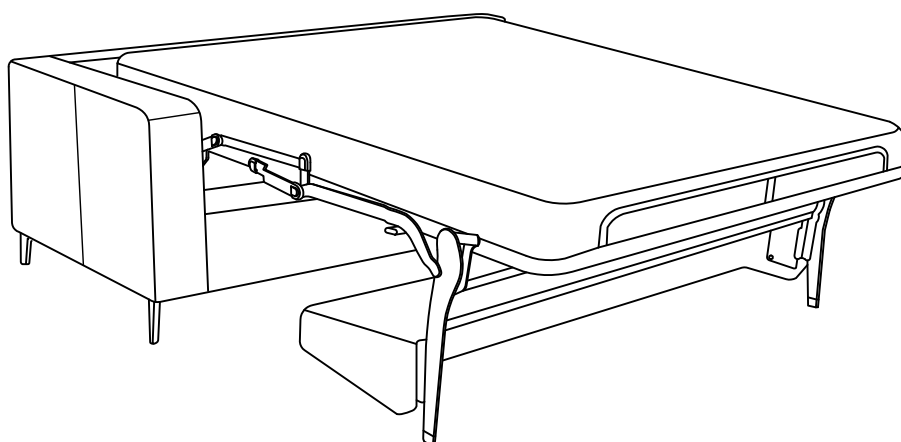

Queen sofabed

Metal leg

**Please note** lounge is hand made product. This is just indication for measurement. Sometimes our specifications change. Our line drawing includes specifications which are current at the time of printing. However, improvements or alterations to design, construction or techniques or dimensions may occur.

2.5 sofabed

89

195

214

Metal leg

**Please note** lounge is hand made product. This is just indication for measurement. Sometimes our specifications change. Our line drawing includes specifications which are current at the time of printing. However, improvements or alterations to design, construction or techniques or dimensions may occur.

Armchair

Ottoman

2 seater settee

2.5 seater settee

3 seater settee

Metal leg

**Please note** lounge is hand made product. This is just indication for measurement. Sometimes our specifications change. Our line drawing includes specifications which are current at the time of printing. However, improvements or alterations to design, construction or techniques or dimensions may occur.