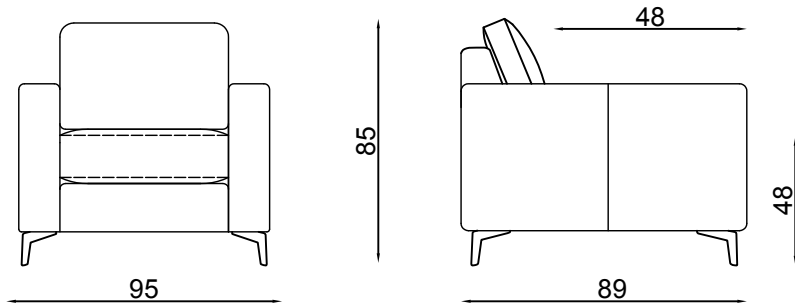

Armchair

Please note lounge is hand made product. This is just indication for measurement. Sometimes our specifications change. Our line drawing includes specifications which are current at the time of printing. However, improvements or alterations to design, construction or techniques or dimensions may occur.