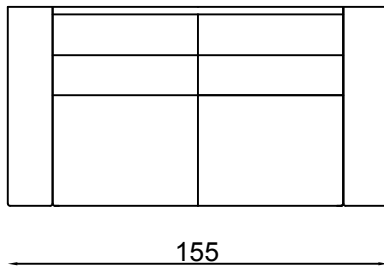

2 seater settee