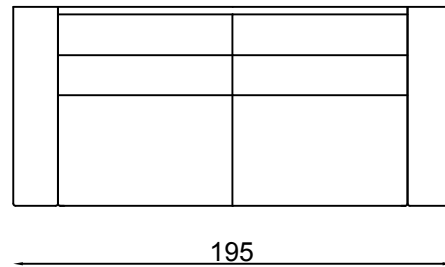

Armchair

Ottoman

2 seater settee

2.5 seater settee

3 seater settee

Metal leg

**Please note** lounge is hand made product. This is just indication for measurement. Sometimes our specifications change. Our line drawing includes specifications which are current at the time of printing. However, improvements or alterations to design, construction or techniques or dimensions may occur.