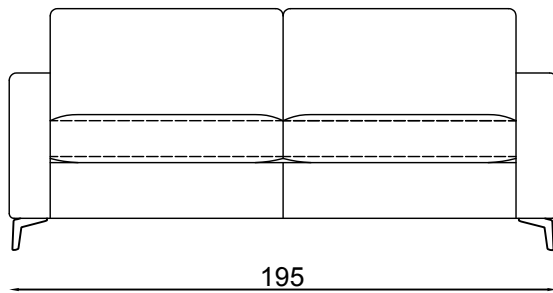

Queen sofabed

Metal leg

**Please note** lounge is hand made product. This is just indication for measurement. Sometimes our specifications change. Our line drawing includes specifications which are current at the time of printing. However, improvements or alterations to design, construction or techniques or dimensions may occur.

2.5 sofabed

89

195

214

Metal leg

**Please note** lounge is hand made product. This is just indication for measurement. Sometimes our specifications change. Our line drawing includes specifications which are current at the time of printing. However, improvements or alterations to design, construction or techniques or dimensions may occur.