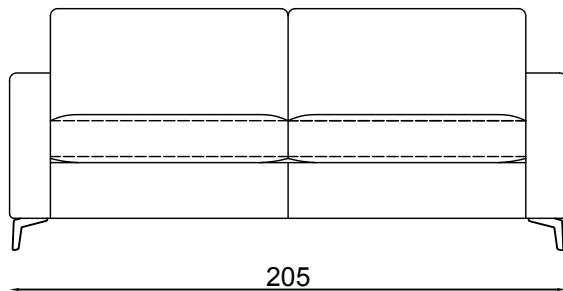

Queen sofabed

Metal leg

**Please note** lounge is hand made product. This is just indication for measurement. Sometimes our specifications change. Our line drawing includes specifications which are current at the time of printing. However, improvements or alterations to design, construction or techniques or dimensions may occur.

2.5 sofabed

89

195

214

Metal leg

**Please note** lounge is hand made product. This is just indication for measurement. Sometimes our specifications change. Our line drawing includes specifications which are current at the time of printing. However, improvements or alterations to design, construction or techniques or dimensions may occur.