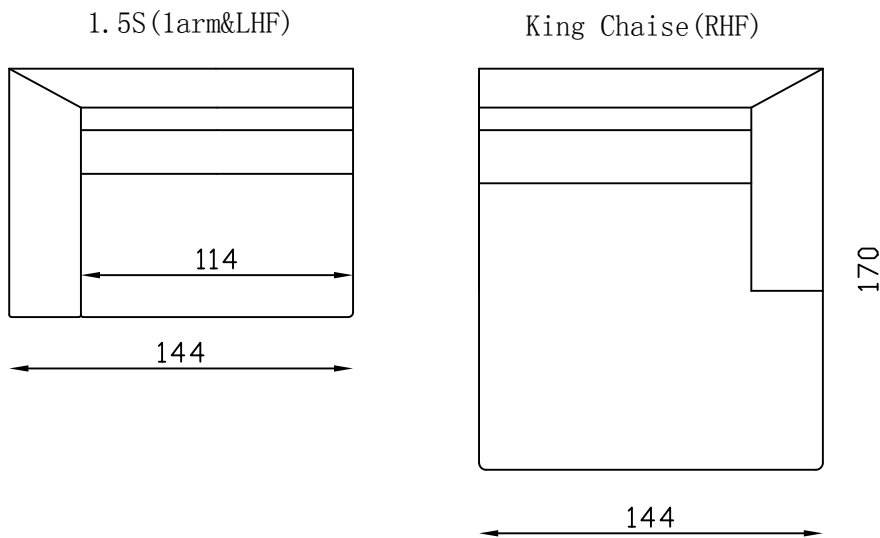

Armchair

Ottoman

2 seater settee

2S(1arm&LHF)

plastic leg

2.5 seater settee

2.5S(1arm&LHF)

3 seater settee

3S(1arm&LHF)

All pieces with 1 arm are available either LHF or RHF

**Please note** lounge is hand made product. This is just indication for measurement. Sometimes our specifications change. Our line drawing includes specifications which are current at the time of printing. However, improvements or alterations to design, construction or techniques or dimensions may occur.

All pieces with 1 arm are available either LHF or RHF

**Please note** lounge is hand made product. This is just indication for measurement. Sometimes our specifications change. Our line drawing includes specifications which are current at the time of printing. However, improvements or alterations to design, construction or techniques or dimensions may occur.