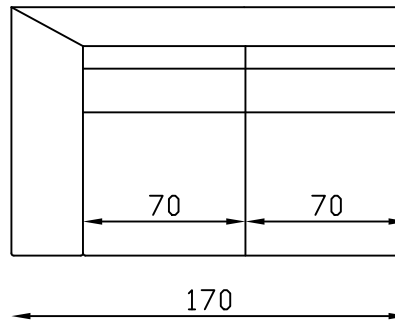

Armchair

Ottoman

2 seater settee

2S(1arm&LHF)

plastic leg

2.5 seater settee

2.5S(1arm&LHF)

3 seater settee

3S(1arm&LHF)

All pieces with 1 arm are available either LHF or RHF

**Please note** lounge is hand made product. This is just indication for measurement. Sometimes our specifications change. Our line drawing includes specifications which are current at the time of printing. However, improvements or alterations to design, construction or techniques or dimensions may occur.