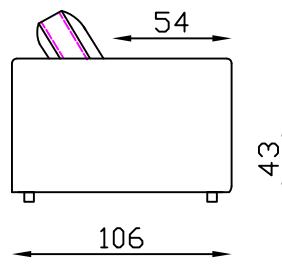

Armchair

Ottoman

2 seater settee

2S(1arm&LHF)

plastic leg

2.5 seater settee

2.5S(1arm&LHF)

3 seater settee

3S(1arm&LHF)

All pieces with 1 arm are available either LHF or RHF

**Please note** lounge is hand made product. This is just indication for measurement. Sometimes our specifications change. Our line drawing includes specifications which are current at the time of printing. However, improvements or alterations to design, construction or techniques or dimensions may occur.