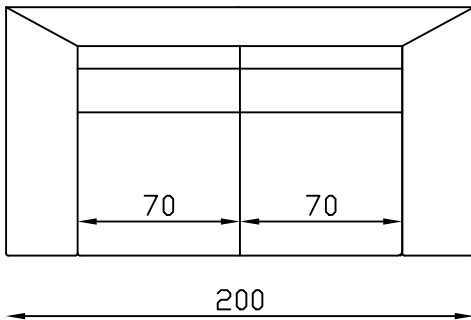

Armchair

Ottoman

2 seater settee

2S(1arm&LHF)

plastic leg

2.5 seater settee

2.5S(1arm&LHF)

3 seater settee

3S(1arm&LHF)

All pieces with 1 arm are available either LHF or RHF

**Please note** lounge is hand made product. This is just indication for measurement. Sometimes our specifications change. Our line drawing includes specifications which are current at the time of printing. However, improvements or alterations to design, construction or techniques or dimensions may occur.