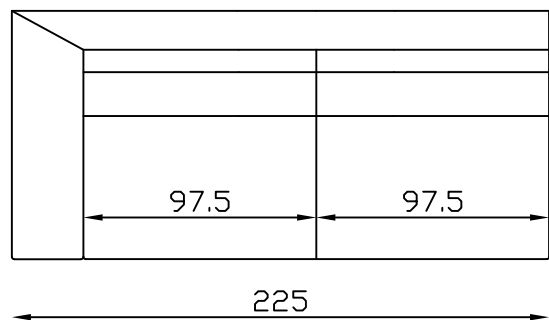

3S(1arm&LHF)

All pieces with 1 arm are available either LHF or RHF

**Please note** lounge is hand made product. This is just indication for measurement. Sometimes our specifications change. Our line drawing includes specifications which are current at the time of printing. However, improvements or alterations to design, construction or techniques or dimensions may occur.