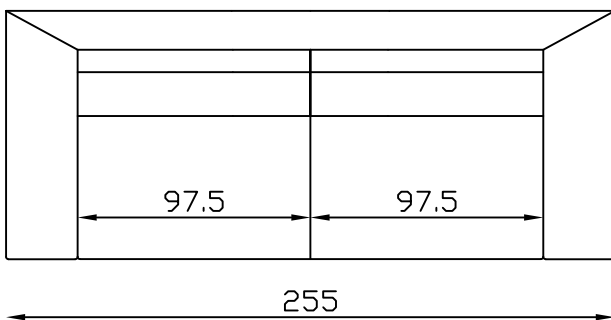

3S(1arm&LHF)

All pieces with 1 arm are available either LHF or RHF

**Please note** lounge is hand made product. This is just indication for measurement. Sometimes our specifications change. Our line drawing includes specifications which are current at the time of printing. However, improvements or alterations to design, construction or techniques or dimensions may occur.