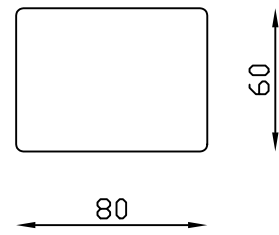

Armchair

Ottoman

2 seater settee

2S(1arm&LHF)

plastic leg

2.5 seater settee

2.5S(1arm&LHF)

3 seater settee

3S(1arm&LHF)

All pieces with 1 arm are available either LHF or RHF

**Please note** lounge is hand made product. This is just indication for measurement. Sometimes our specifications change. Our line drawing includes specifications which are current at the time of printing. However, improvements or alterations to design, construction or techniques or dimensions may occur.