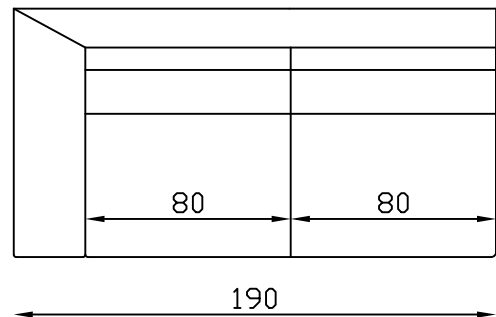

Armchair

Ottoman

2 seater settee

2S(1arm&LHF)

plastic leg

2.5 seater settee

2.5S(1arm&LHF)

3 seater settee

3S(1arm&LHF)

All pieces with 1 arm are available either LHF or RHF

**Please note** lounge is hand made product. This is just indication for measurement. Sometimes our specifications change. Our line drawing includes specifications which are current at the time of printing. However, improvements or alterations to design, construction or techniques or dimensions may occur.