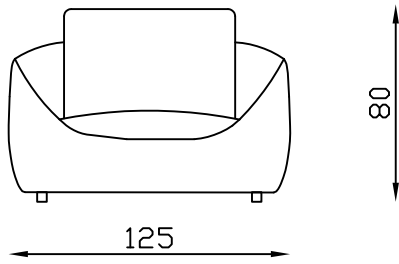

Armchair

Ottoman

2 seater settee

2S(1arm&LHF)

plastic leg

2.5 seater settee

2.5S(1arm&LHF)

3 seater settee

3S(1arm&LHF)

All pieces with 1 arm are available either LHF or RHF

**Please note** lounge is hand made product. This is just indication for measurement. Sometimes our specifications change. Our line drawing includes specifications which are current at the time of printing. However, improvements or alterations to design, construction or techniques or dimensions may occur.