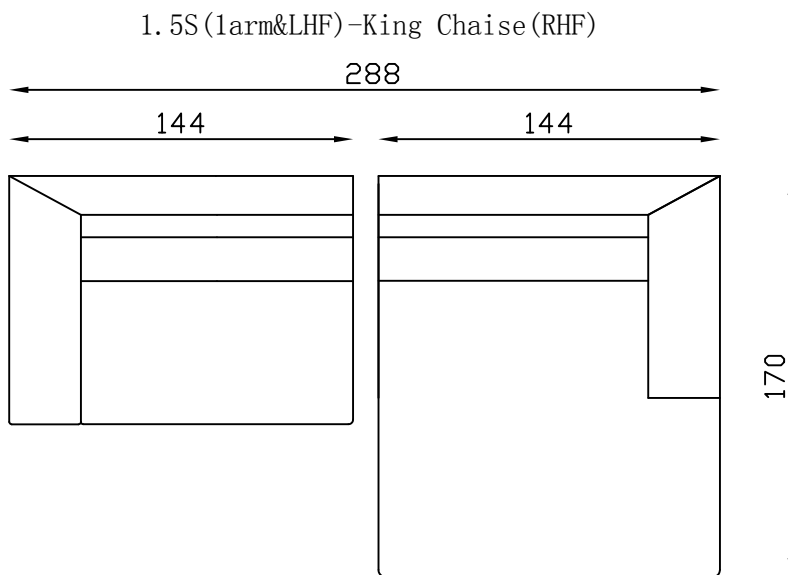

Armchair

Ottoman

2 seater settee

2S(1arm&LHF)

plastic leg

2.5 seater settee

2.5S(1arm&LHF)

3 seater settee

3S(1arm&LHF)

All pieces with 1 arm are available either LHF or RHF

**Please note** lounge is hand made product. This is just indication for measurement. Sometimes our specifications change. Our line drawing includes specifications which are current at the time of printing. However, improvements or alterations to design, construction or techniques or dimensions may occur.