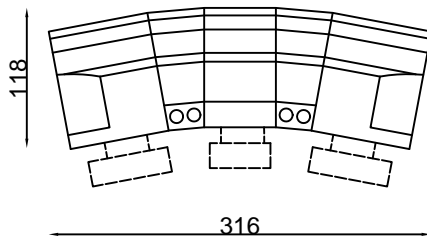

(2S H/T): R(1arm&LHF)-Wedge H/T-  
R(1arm&RHF)

Leg on Fixed chair

Leg on Recliner

(3S H/T): R(1arm&LHF)+Wedge H/T-R  
no arm-Wedge H/T-R(1arm&RHF)

(4S H/T): R(1arm&LHF)-Wedge H/T-R no arm  
-Wedge H/T-R no arm-Wedge H/T-R(1arm&RHF)

**Please note** lounge is hand made product. This is just indication for measurement. Sometimes our specifications change. Our line drawing includes specifications which are current at the time of printing. However, improvements or alterations to design, construction or techniques or dimensions may occur.