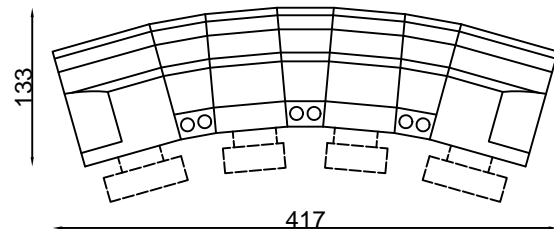

(2S H/T): R(1arm&LHF)-Wedge H/T-  
R(1arm&RHF)

Leg on Fixed chair

Leg on Recliner

(3S H/T): R(1arm&LHF)+Wedge H/T-R  
no arm-Wedge H/T-R(1arm&RHF)

(4S H/T): R(1arm&LHF)-Wedge H/T-R no arm  
-Wedge H/T-R no arm-Wedge H/T-R(1arm&RHF)

**Please note** lounge is hand made product. This is just indication for measurement. Sometimes our specifications change. Our line drawing includes specifications which are current at the time of printing. However, improvements or alterations to design, construction or techniques or dimensions may occur.