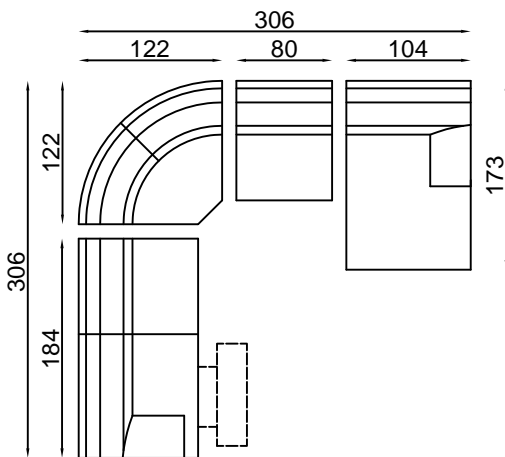

(2S H/T): R(1arm&LHF)-Wedge H/T-  
R(1arm&RHF)

Leg on Fixed chair

Leg on Recliner

(3S H/T): R(1arm&LHF)+Wedge H/T-R  
no arm-Wedge H/T-R(1arm&RHF)

(4S H/T): R(1arm&LHF)-Wedge H/T-R no arm  
-Wedge H/T-R no arm-Wedge H/T-R(1arm&RHF)

**Please note** lounge is hand made product. This is just indication for measurement. Sometimes our specifications change. Our line drawing includes specifications which are current at the time of printing. However, improvements or alterations to design, construction or techniques or dimensions may occur.

(D1) 2. 5R(1arm&LHF)-CNR-2. 5R(1arm&RHF)

(D2) 2. 5R(1arm&LHF)-CNR-1. 5S no arm-2. 5R(1arm&RHF)

(D3) 2. 5R(1arm&LHF)-CNR-1. 5S no arm-Chaise (RHF)

(D4) 2. 5R(1arm&LHF)-CNR- 1. 5S no arm - 1. 5S no arm -Chaise (RHF)