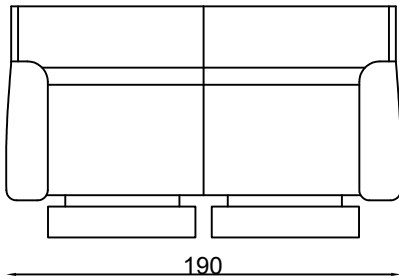

Recliner

2 (RR)

2.5 (RR)

3 (RR)

Armchair

2 seater settee

2.5 seater settee

3 seater settee

ottoman

Leg on Fixed chair

Leg on Recliner

Please note lounge is hand made product. This is just indication for measurement. Sometimes our specifications change. Our line drawing includes specifications which are current at the time of printing. However, improvements or alterations to design, construction or techniques or dimensions may occur.