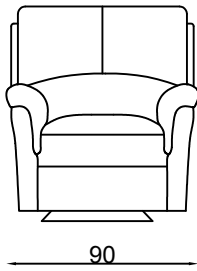

Recliner

2 (RR)

2.5 (RR)

3 (RR)

Armchair

2 seater settee

2.5 seater settee

3 seater settee

ottoman

Leg on Fixed chair

Leg on Recliner

Please note lounge is hand made product. This is just indication for measurement. Sometimes our specifications change. Our line drawing includes specifications which are current at the time of printing. However, improvements or alterations to design, construction or techniques or dimensions may occur.