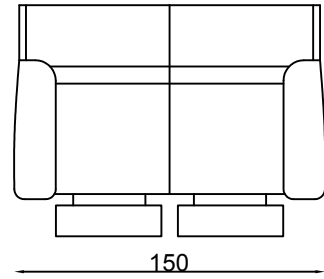

Recliner

2 (RR)

2.5 (RR)

3 (RR)

Armchair

2 seater settee

2.5 seater settee

3 seater settee

ottoman

Leg on Fixed chair

Leg on Recliner

Please note lounge is hand made product. This is just indication for measurement. Sometimes our specifications change. Our line drawing includes specifications which are current at the time of printing. However, improvements or alterations to design, construction or techniques or dimensions may occur.