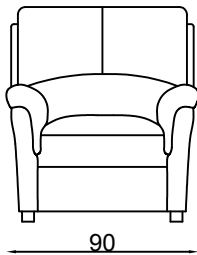

Recliner

2 (RR)

2.5 (RR)

3 (RR)

Armchair

2 seater settee

2.5 seater settee

3 seater settee

ottoman

Leg on Fixed chair

Leg on Recliner

Please note lounge is hand made product. This is just indication for measurement. Sometimes our specifications change. Our line drawing includes specifications which are current at the time of printing. However, improvements or alterations to design, construction or techniques or dimensions may occur.