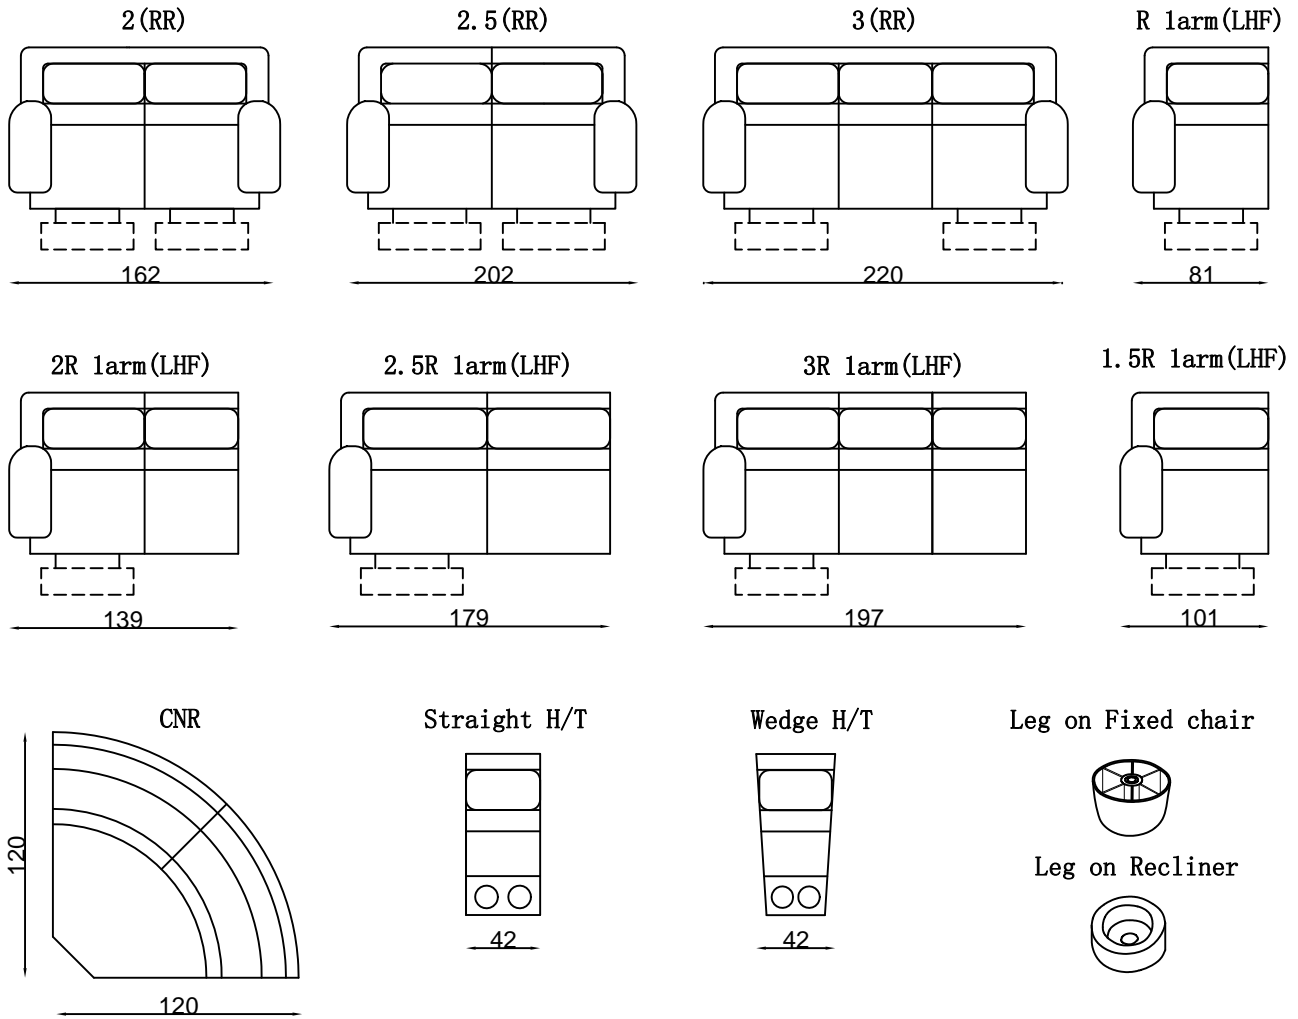

All pieces with 1 arm are available either LHF or RHF

Please note lounge is hand made product. This is just indication for measurement. Sometimes our specifications change. Our line drawing includes specifications which are current at the time of printing. However, improvements or alterations to design, construction or techniques or dimensions may occur.