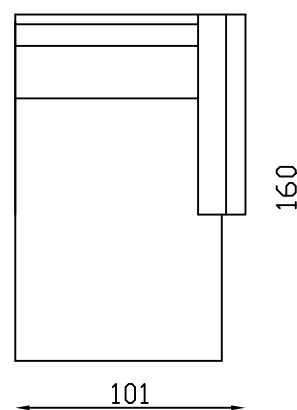

Armchair

2 Seater settee

2.5 Seater settee

3 Seater settee

Metal leg

2S 1arm(LHF)

2.5S 1arm(LHF)

3S 1arm(LHF)

1S Head roll

1.5S Head roll

Chaise (RHF)

All pieces with 1 arm are available either LHF or RHF

Please note lounge is hand made product. This is just indication for measurement. Sometimes our specifications change. Our line drawing includes specifications which are current at the time of printing. However, improvements or alterations to design, construction or techniques or dimensions may occur.