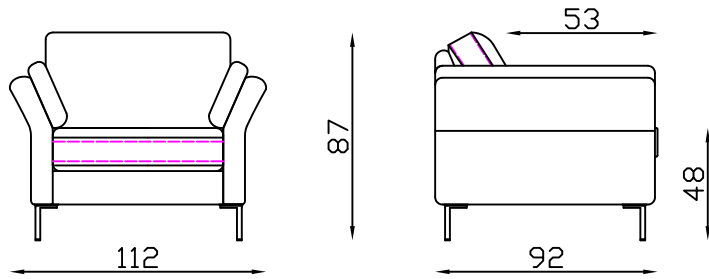

Armchair

2 Seater settee

2.5 Seater settee

3 Seater settee

Metal leg

2S 1arm(LHF)

2.5S 1arm(LHF)

3S 1arm(LHF)

1S Head roll

1.5S Head roll

Chaise (RHF)

All pieces with 1 arm are available either LHF or RHF

Please note lounge is hand made product. This is just indication for measurement. Sometimes our specifications change. Our line drawing includes specifications which are current at the time of printing. However, improvements or alterations to design, construction or techniques or dimensions may occur.