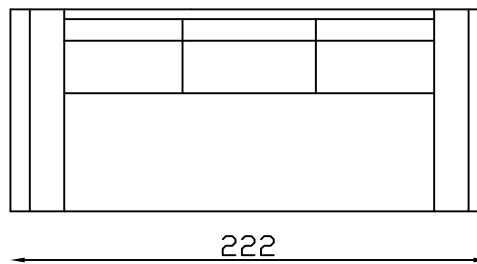

Armchair

2 Seater settee

2.5 Seater settee

3 Seater settee

Metal leg

2S 1arm(LHF)

2.5S 1arm(LHF)

3S 1arm(LHF)

1S Head roll

1.5S Head roll

Chaise (RHF)

All pieces with 1 arm are available either LHF or RHF

Please note lounge is hand made product. This is just indication for measurement. Sometimes our specifications change. Our line drawing includes specifications which are current at the time of printing. However, improvements or alterations to design, construction or techniques or dimensions may occur.