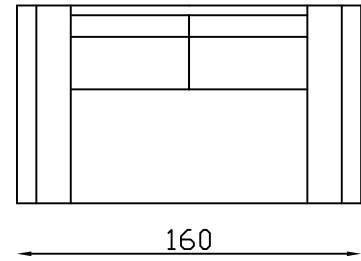

Armchair

2 Seater settee

2.5 Seater settee

3 Seater settee

Metal leg

2S 1arm(LHF)

2.5S 1arm(LHF)

3S 1arm(LHF)

1S Head roll

1.5S Head roll

Chaise (RHF)

All pieces with 1 arm are available either LHF or RHF

Please note lounge is hand made product. This is just indication for measurement. Sometimes our specifications change. Our line drawing includes specifications which are current at the time of printing. However, improvements or alterations to design, construction or techniques or dimensions may occur.