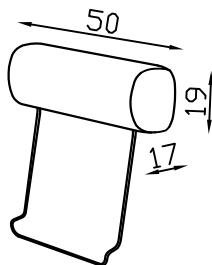

Armchair

2 Seater settee

2.5 Seater settee

3 Seater settee

Metal leg

2S 1arm(LHF)

2.5S 1arm(LHF)

3S 1arm(LHF)

1S Head roll

1.5S Head roll

Chaise (RHF)

All pieces with 1 arm are available either LHF or RHF

Please note lounge is hand made product. This is just indication for measurement. Sometimes our specifications change. Our line drawing includes specifications which are current at the time of printing. However, improvements or alterations to design, construction or techniques or dimensions may occur.