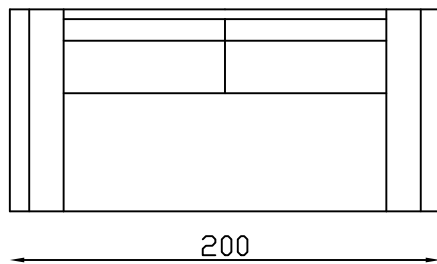

Armchair

2 Seater settee

2.5 Seater settee

3 Seater settee

Metal leg

2S 1arm(LHF)

2.5S 1arm(LHF)

3S 1arm(LHF)

1S Head roll

1.5S Head roll

Chaise (RHF)

All pieces with 1 arm are available either LHF or RHF

Please note lounge is hand made product. This is just indication for measurement. Sometimes our specifications change. Our line drawing includes specifications which are current at the time of printing. However, improvements or alterations to design, construction or techniques or dimensions may occur.