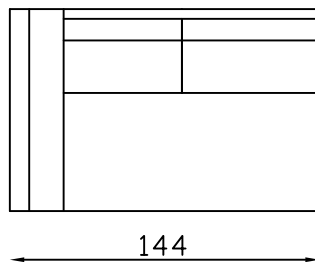

Armchair

2 Seater settee

2.5 Seater settee

3 Seater settee

Metal leg

2S 1arm(LHF)

2.5S 1arm(LHF)

3S 1arm(LHF)

1S Head roll

1.5S Head roll

Chaise (RHF)

All pieces with 1 arm are available either LHF or RHF

Please note lounge is hand made product. This is just indication for measurement. Sometimes our specifications change. Our line drawing includes specifications which are current at the time of printing. However, improvements or alterations to design, construction or techniques or dimensions may occur.