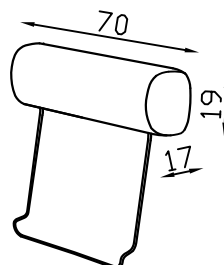

Armchair

2 Seater settee

2.5 Seater settee

3 Seater settee

Metal leg

2S 1arm(LHF)

2.5S 1arm(LHF)

3S 1arm(LHF)

1S Head roll

1.5S Head roll

Chaise (RHF)

All pieces with 1 arm are available either LHF or RHF

Please note lounge is hand made product. This is just indication for measurement. Sometimes our specifications change. Our line drawing includes specifications which are current at the time of printing. However, improvements or alterations to design, construction or techniques or dimensions may occur.