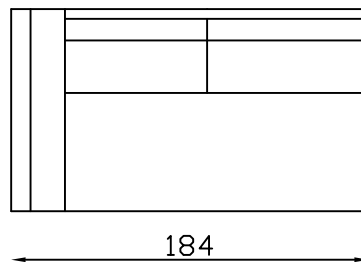

Armchair

2 Seater settee

2.5 Seater settee

3 Seater settee

Metal leg

2S 1arm(LHF)

2.5S 1arm(LHF)

3S 1arm(LHF)

1S Head roll

1.5S Head roll

Chaise (RHF)

All pieces with 1 arm are available either LHF or RHF

Please note lounge is hand made product. This is just indication for measurement. Sometimes our specifications change. Our line drawing includes specifications which are current at the time of printing. However, improvements or alterations to design, construction or techniques or dimensions may occur.