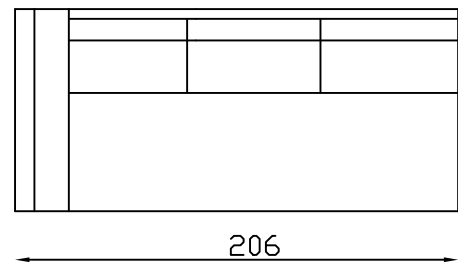

Armchair

2 Seater settee

2.5 Seater settee

3 Seater settee

Metal leg

2S 1arm(LHF)

2.5S 1arm(LHF)

3S 1arm(LHF)