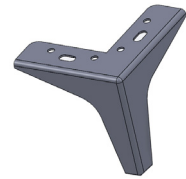

Armchair

Metal Leg

2 Seater settee

Ottoman

2.5 Seater settee

3 Seater settee

All pieces with 1 arm are available either LHF or RHF

Please note lounge is hand made product. This is just indication for measurement. Sometimes our specifications change. Our line drawing includes specifications which are current at the time of printing. However, improvements or alterations to design, construction or techniques or dimensions may occur.