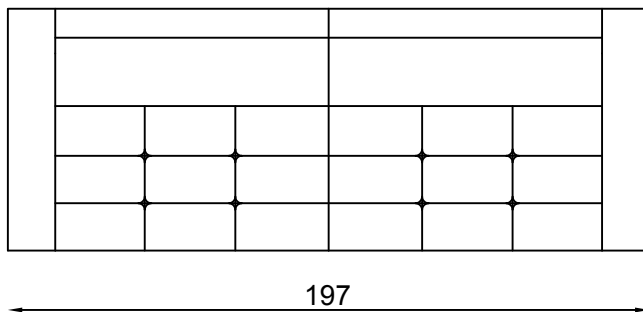

Armchair

Metal Leg

2 Seater settee

Ottoman

2.5 Seater settee

3 Seater settee

All pieces with 1 arm are available either LHF or RHF

Please note lounge is hand made product. This is just indication for measurement. Sometimes our specifications change. Our line drawing includes specifications which are current at the time of printing. However, improvements or alterations to design, construction or techniques or dimensions may occur.