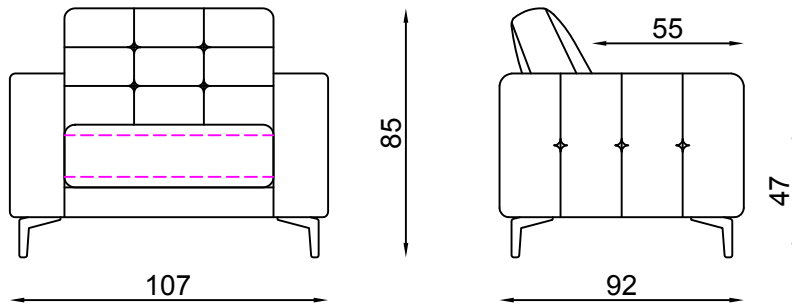

Armchair

Metal Leg

2 Seater settee

Ottoman

2.5 Seater settee

3 Seater settee

All pieces with 1 arm are available either LHF or RHF

Please note lounge is hand made product. This is just indication for measurement. Sometimes our specifications change. Our line drawing includes specifications which are current at the time of printing. However, improvements or alterations to design, construction or techniques or dimensions may occur.