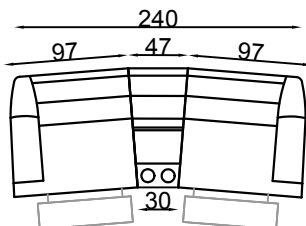

(optional. must indicate on order)

All pieces with 1 arm are available either LHF or RHF

**Please note** lounge is hand made product. This is just indication for measurement. Sometimes our specifications change. Our line drawing includes specifications which are current at the time of printing. However, improvements or alterations to design, construction or techniques or dimensions may occur.

( D1 ) 2.5 (R) (1arm&LHF) -CNR-2.5 (R) (1arm&RHF)

( D2 ) 2 (R) (1arm&LHF) -CNR-2 (R) (1arm&RHF)

( D3 ) 2.5 (R) (1arm&LHF) -CNR-1.5S (no arm) -2.5 (R) (1arm&RHF)

( D4 ) R (1arm&LHF) -Wedge H/T-R (1arm&RHF)

( D5 ) 1.5 (R) (1arm&LHF) -Wedge H/T-1.5 (R) (1arm&RHF)

( D6 ) R (1arm&LHF) -Wedge H/T-R (no arm)  
-Wedge H/T-R (1arm&RHF)

**Please note** lounge is hand made product. This is just indication for measurement. Sometimes our specifications change. Our line drawing includes specifications which are current at the time of printing. However, improvements or alterations to design, construction or techniques or dimensions may occur.

(D7) R(1arm&LHF)-H/T-R(no arm)-H/T-R(no arm)-H/T-R(no arm)-H/T-R(1arm&RHF)

(D8) 1.5R(1arm&LHF)-H/T-1.5R(no arm)-H/T-1.5R(no arm)-H/T-1.5R(no arm)-H/T-1.5R(1arm&RHF)

**Please note** lounge is hand made product. This is just indication for measurement. Sometimes our specifications change. Our line drawing includes specifications which are current at the time of printing. However, improvements or alterations to design, construction or techniques or dimensions may occur.