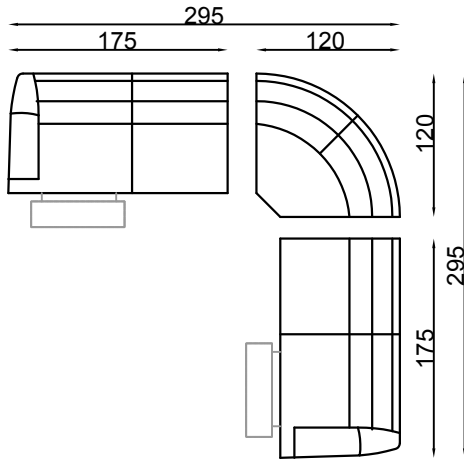

(D1) 2.5 (R) (1arm&LHF) -CNR-2.5 (R) (1arm&RHF)