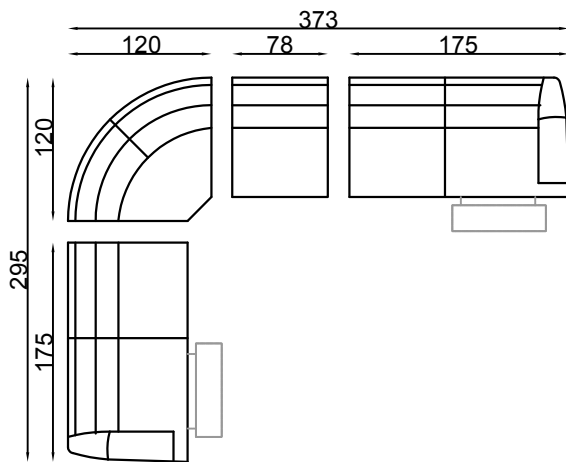

(optional. must indicate on order)

All pieces with 1 arm are available either LHF or RHF

**Please note** lounge is hand made product. This is just indication for measurement. Sometimes our specifications change. Our line drawing includes specifications which are current at the time of printing. However, improvements or alterations to design, construction or techniques or dimensions may occur.

( D1 ) 2.5 (R) (1arm&LHF) -CNR-2.5 (R) (1arm&RHF)

( D2 ) 2 (R) (1arm&LHF) -CNR-2 (R) (1arm&RHF)

( D3 ) 2.5 (R) (1arm&LHF) -CNR-1.5S (no arm) -2.5 (R) (1arm&RHF)

( D4 ) R (1arm&LHF) -Wedge H/T-R (1arm&RHF)

( D5 ) 1.5 (R) (1arm&LHF) -Wedge H/T-1.5 (R) (1arm&RHF)

( D6 ) R (1arm&LHF) -Wedge H/T-R (no arm)  
-Wedge H/T-R (1arm&RHF)

**Please note** lounge is hand made product. This is just indication for measurement. Sometimes our specifications change. Our line drawing includes specifications which are current at the time of printing. However, improvements or alterations to design, construction or techniques or dimensions may occur.

(D7) R(1arm&LHF)-H/T-R(no arm)-H/T-R(no arm)-H/T-R(no arm)-H/T-R(1arm&RHF)

(D8) 1.5R(1arm&LHF)-H/T-1.5R(no arm)-H/T-1.5R(no arm)-H/T-1.5R(no arm)-H/T-1.5R(1arm&RHF)

**Please note** lounge is hand made product. This is just indication for measurement. Sometimes our specifications change. Our line drawing includes specifications which are current at the time of printing. However, improvements or alterations to design, construction or techniques or dimensions may occur.