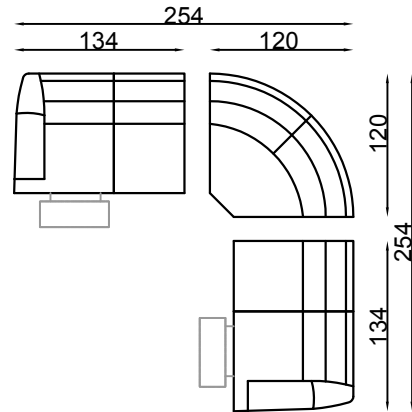

(optional. must indicate on order)

All pieces with 1 arm are available either LHF or RHF

**Please note** lounge is hand made product. This is just indication for measurement. Sometimes our specifications change. Our line drawing includes specifications which are current at the time of printing. However, improvements or alterations to design, construction or techniques or dimensions may occur.

( D1 ) 2.5 (R) (1arm&LHF) -CNR-2.5 (R) (1arm&RHF)

( D2 ) 2 (R) (1arm&LHF) -CNR-2 (R) (1arm&RHF)

( D3 ) 2.5 (R) (1arm&LHF) -CNR-1.5S (no arm) -2.5 (R) (1arm&RHF)

( D4 ) R (1arm&LHF) -Wedge H/T-R (1arm&RHF)

( D5 ) 1.5 (R) (1arm&LHF) -Wedge H/T-1.5 (R) (1arm&RHF)

( D6 ) R (1arm&LHF) -Wedge H/T-R (no arm)  
-Wedge H/T-R (1arm&RHF)

**Please note** lounge is hand made product. This is just indication for measurement. Sometimes our specifications change. Our line drawing includes specifications which are current at the time of printing. However, improvements or alterations to design, construction or techniques or dimensions may occur.

(D7) R(1arm&LHF)-H/T-R(no arm)-H/T-R(no arm)-H/T-R(no arm)-H/T-R(1arm&RHF)

(D8) 1.5R(1arm&LHF)-H/T-1.5R(no arm)-H/T-1.5R(no arm)-H/T-1.5R(no arm)-H/T-1.5R(1arm&RHF)

**Please note** lounge is hand made product. This is just indication for measurement. Sometimes our specifications change. Our line drawing includes specifications which are current at the time of printing. However, improvements or alterations to design, construction or techniques or dimensions may occur.