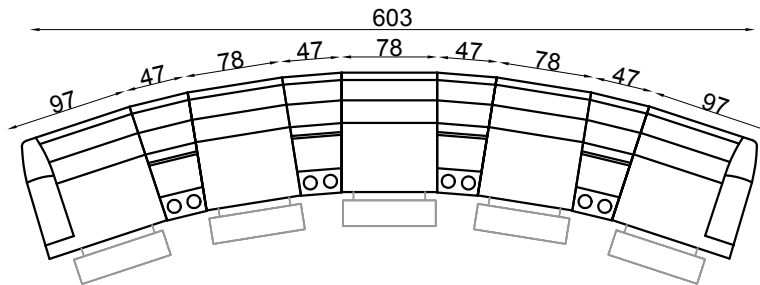

(optional. must indicate on order)

All pieces with 1 arm are available either LHF or RHF

**Please note** lounge is hand made product. This is just indication for measurement. Sometimes our specifications change. Our line drawing includes specifications which are current at the time of printing. However, improvements or alterations to design, construction or techniques or dimensions may occur.

( D1 ) 2.5 (R) (1arm&LHF) -CNR-2.5 (R) (1arm&RHF)

( D2 ) 2 (R) (1arm&LHF) -CNR-2 (R) (1arm&RHF)

( D3 ) 2.5 (R) (1arm&LHF) -CNR-1.5S (no arm) -2.5 (R) (1arm&RHF)

( D4 ) R (1arm&LHF) -Wedge H/T-R (1arm&RHF)

( D5 ) 1.5 (R) (1arm&LHF) -Wedge H/T-1.5 (R) (1arm&RHF)

( D6 ) R (1arm&LHF) -Wedge H/T-R (no arm)  
-Wedge H/T-R (1arm&RHF)

**Please note** lounge is hand made product. This is just indication for measurement. Sometimes our specifications change. Our line drawing includes specifications which are current at the time of printing. However, improvements or alterations to design, construction or techniques or dimensions may occur.

(D7) R(1arm&LHF)-H/T-R(no arm)-H/T-R(no arm)-H/T-R(no arm)-H/T-R(1arm&RHF)

(D8) 1.5R(1arm&LHF)-H/T-1.5R(no arm)-H/T-1.5R(no arm)-H/T-1.5R(no arm)-H/T-1.5R(1arm&RHF)

**Please note** lounge is hand made product. This is just indication for measurement. Sometimes our specifications change. Our line drawing includes specifications which are current at the time of printing. However, improvements or alterations to design, construction or techniques or dimensions may occur.