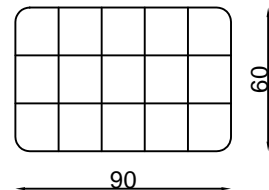

Armchair

2 seater settee

2.5 seater settee

3 seater settee

2S (1arm&LHF)

2.5S (1arm&LHF)

3S (1arm&LHF)

Ottman

Metal leg

Chaise (RHF)

2.5S (1arm&LHF) - Chaise (RHF)

All pieces with 1 arm are available either LHF or RHF

Please note lounge is hand made product. This is just indication for measurement. Sometimes our specifications change. Our line drawing includes specifications which are current at the time of printing. However, improvements or alterations to design, construction or techniques or dimensions may occur.