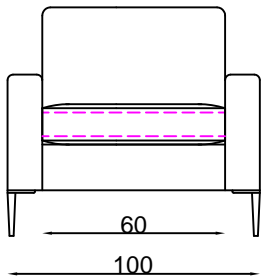

Armchair

2 seater settee

2.5 seater settee

3 seater settee

2S (1arm&LHF)

2.5S (1arm&LHF)

3S (1arm&LHF)

Ottman

Metal leg

Chaise (RHF)

2.5S (1arm&LHF) - Chaise (RHF)

All pieces with 1 arm are available either LHF or RHF

Please note lounge is hand made product. This is just indication for measurement. Sometimes our specifications change. Our line drawing includes specifications which are current at the time of printing. However, improvements or alterations to design, construction or techniques or dimensions may occur.