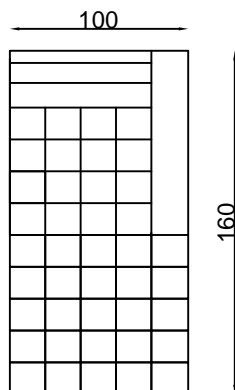

Armchair

2 seater settee

2.5 seater settee

3 seater settee

2S (1arm&LHF)

2.5S (1arm&LHF)

3S (1arm&LHF)

Ottman

Metal leg

Chaise (RHF)

2.5S (1arm&LHF) - Chaise (RHF)

All pieces with 1 arm are available either LHF or RHF

Please note lounge is hand made product. This is just indication for measurement. Sometimes our specifications change. Our line drawing includes specifications which are current at the time of printing. However, improvements or alterations to design, construction or techniques or dimensions may occur.