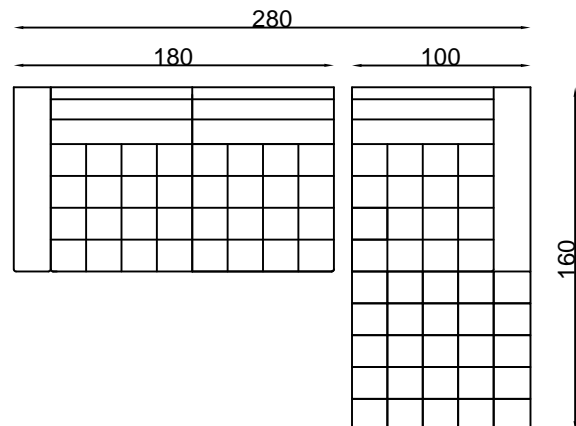

Armchair

2 seater settee

2.5 seater settee

3 seater settee

2S (1arm&LHF)

2.5S (1arm&LHF)

3S (1arm&LHF)

Ottman

Metal leg

Chaise (RHF)

2.5S (1arm&LHF) - Chaise (RHF)

All pieces with 1 arm are available either LHF or RHF

Please note lounge is hand made product. This is just indication for measurement. Sometimes our specifications change. Our line drawing includes specifications which are current at the time of printing. However, improvements or alterations to design, construction or techniques or dimensions may occur.