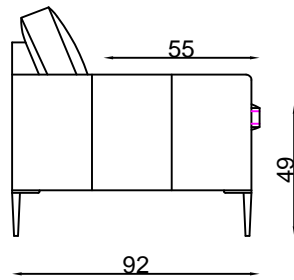

Armchair

2 seater settee

2.5 seater settee

3 seater settee

2S (1arm&LHF)

2.5S (1arm&LHF)

3S (1arm&LHF)

Ottman

Metal leg

Chaise (RHF)

2.5S (1arm&LHF) - Chaise (RHF)

All pieces with 1 arm are available either LHF or RHF

Please note lounge is hand made product. This is just indication for measurement. Sometimes our specifications change. Our line drawing includes specifications which are current at the time of printing. However, improvements or alterations to design, construction or techniques or dimensions may occur.