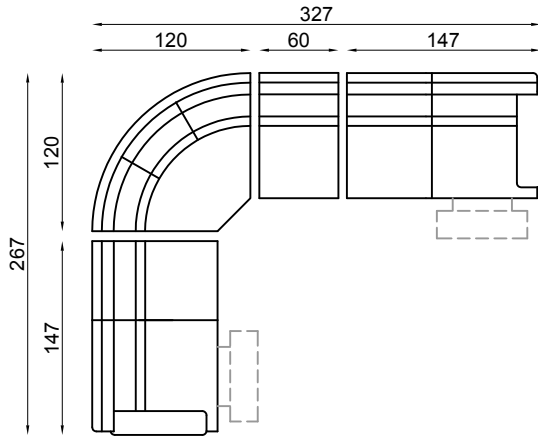

All pieces with 1 arm are available either LHF or RHF

Please note lounge is hand made product. This is just indication for measurement. Sometimes our specifications change. Our line drawing includes specifications which are current at the time of printing. However, improvements or alterations to design, construction or techniques or dimensions may occur.

(D1) 2 (R) (1arm&LHF) -CNR-1S No arm-2 (R) (1arm&RHF)

(D2) 2 (R) (1arm&LHF) -CNR-2 (R) (1arm&RHF)

(D3) 2 (R) (1arm&LHF) -CNR-2S No arm-Chaise (RHF)

All pieces with 1 arm are available either LHF or RHF

Please note lounge is hand made product. This is just indication for measurement. Sometimes our specifications change. Our line drawing includes specifications which are current at the time of printing. However, improvements or alterations to design, construction or techniques or dimensions may occur.