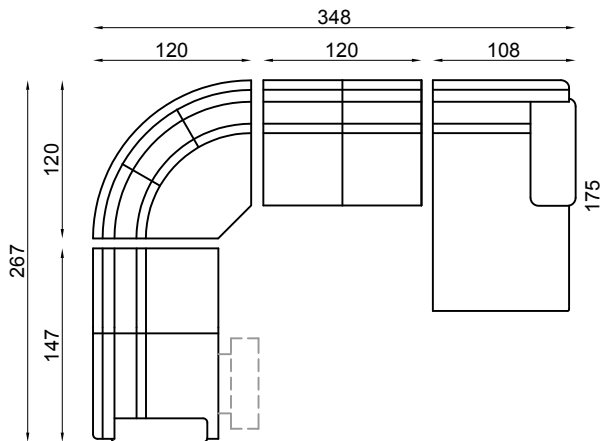

All pieces with 1 arm are available either LHF or RHF

Please note lounge is hand made product. This is just indication for measurement. Sometimes our specifications change. Our line drawing includes specifications which are current at the time of printing. However, improvements or alterations to design, construction or techniques or dimensions may occur.

(D1) 2 (R) (1arm&LHF) -CNR-1S No arm-2 (R) (1arm&RHF)

(D2) 2 (R) (1arm&LHF) -CNR-2 (R) (1arm&RHF)

(D3) 2 (R) (1arm&LHF) -CNR-2S No arm-Chaise (RHF)

All pieces with 1 arm are available either LHF or RHF

Please note lounge is hand made product. This is just indication for measurement. Sometimes our specifications change. Our line drawing includes specifications which are current at the time of printing. However, improvements or alterations to design, construction or techniques or dimensions may occur.