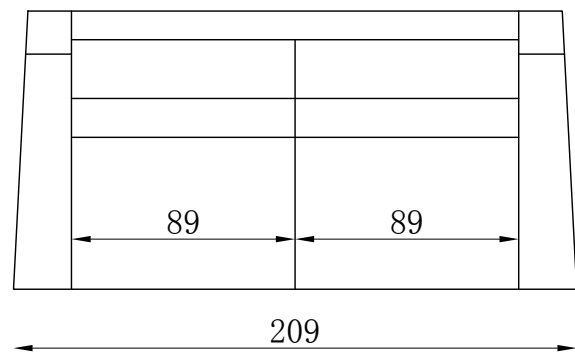

Armchair

Ottoman

2 Seater settee

2.5 Seater settee

3 Seater settee

Timber Leg

All pieces with 1 arm are available either LHF or RHF

Please note lounge is hand made product. This is just indication for measurement. Sometimes our specifications change. Our line drawing includes specifications which are current at the time of printing. However, improvements or alterations to design, construction or techniques or dimensions may occur.