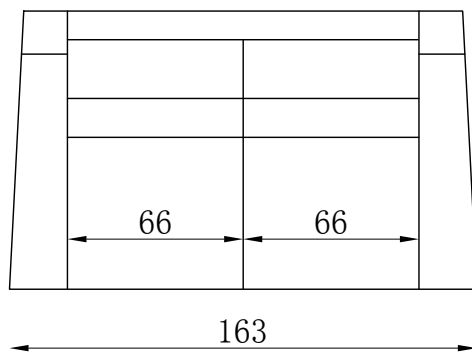

Armchair

Ottoman

2 Seater settee

2.5 Seater settee

3 Seater settee

Timber Leg

All pieces with 1 arm are available either LHF or RHF

Please note lounge is hand made product. This is just indication for measurement. Sometimes our specifications change. Our line drawing includes specifications which are current at the time of printing. However, improvements or alterations to design, construction or techniques or dimensions may occur.