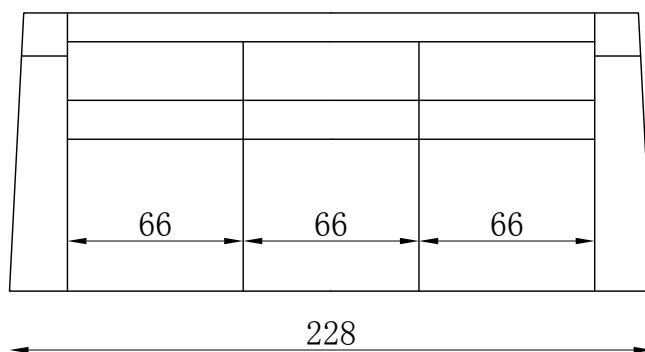

Armchair

Ottoman

2 Seater settee

2.5 Seater settee

3 Seater settee

Timber Leg

All pieces with 1 arm are available either LHF or RHF

Please note lounge is hand made product. This is just indication for measurement. Sometimes our specifications change. Our line drawing includes specifications which are current at the time of printing. However, improvements or alterations to design, construction or techniques or dimensions may occur.