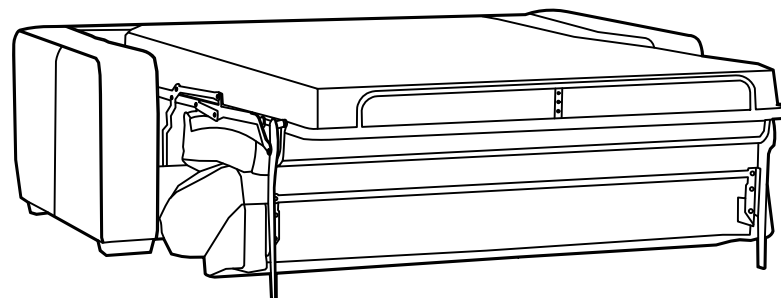

All pieces with 1 arm are available either LHF or RHF

Please note lounge is hand made product. This is just indication for measurement. Sometimes our specifications change. Our line drawing includes specifications which are current at the time of printing. However, improvements or alterations to design, construction or techniques or dimensions may occur.

2.5 sofabed

Timber leg

Please note lounge is hand made product. This is just indication for measurement. Sometimes our specifications change. Our line drawing includes specifications which are current at the time of printing. However, improvements or alterations to design, construction or techniques or dimensions may occur.

Queen sofabed

Timber leg

Please note lounge is hand made product. This is just indication for measurement. Sometimes our specifications change. Our line drawing includes specifications which are current at the time of printing. However, improvements or alterations to design, construction or techniques or dimensions may occur.