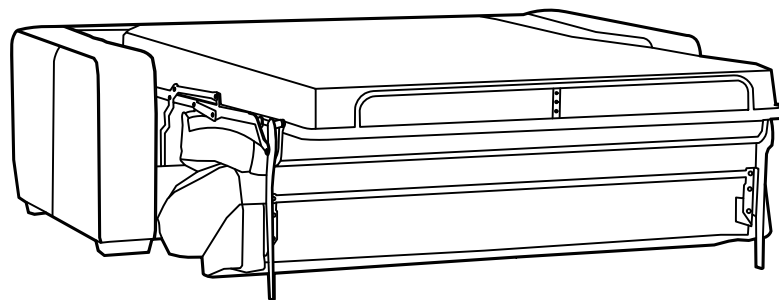

All pieces with 1 arm are available either LHF or RHF

Please note lounge is hand made product. This is just indication for measurement. Sometimes our specifications change. Our line drawing includes specifications which are current at the time of printing. However, improvements or alterations to design, construction or techniques or dimensions may occur.

2.5 sofabed

Timber leg

Please note lounge is hand made product. This is just indication for measurement. Sometimes our specifications change. Our line drawing includes specifications which are current at the time of printing. However, improvements or alterations to design, construction or techniques or dimensions may occur.

Queen sofabed

Timber leg

Please note lounge is hand made product. This is just indication for measurement. Sometimes our specifications change. Our line drawing includes specifications which are current at the time of printing. However, improvements or alterations to design, construction or techniques or dimensions may occur.