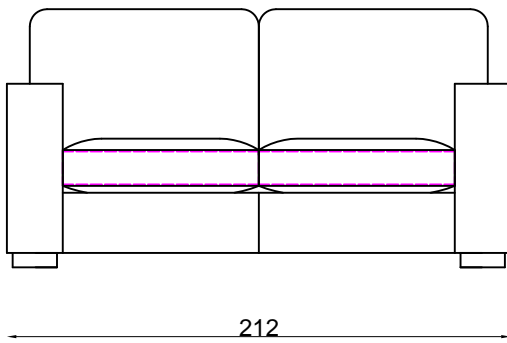

All pieces with 1 arm are available either LHF or RHF

Please note lounge is hand made product. This is just indication for measurement. Sometimes our specifications change. Our line drawing includes specifications which are current at the time of printing. However, improvements or alterations to design, construction or techniques or dimensions may occur.

2.5 sofabed

Timber leg

Please note lounge is hand made product. This is just indication for measurement. Sometimes our specifications change. Our line drawing includes specifications which are current at the time of printing. However, improvements or alterations to design, construction or techniques or dimensions may occur.

Queen sofabed

Timber leg

Please note lounge is hand made product. This is just indication for measurement. Sometimes our specifications change. Our line drawing includes specifications which are current at the time of printing. However, improvements or alterations to design, construction or techniques or dimensions may occur.