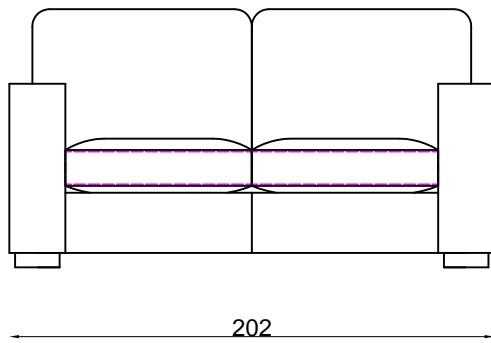

All pieces with 1 arm are available either LHF or RHF

Please note lounge is hand made product. This is just indication for measurement. Sometimes our specifications change. Our line drawing includes specifications which are current at the time of printing. However, improvements or alterations to design, construction or techniques or dimensions may occur.

2.5 sofabed

Timber leg

Please note lounge is hand made product. This is just indication for measurement. Sometimes our specifications change. Our line drawing includes specifications which are current at the time of printing. However, improvements or alterations to design, construction or techniques or dimensions may occur.