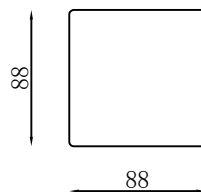

Timber leg

Ottoman

All pieces with 1 arm are available either LHF or RHF

Please note lounge is hand made product. This is just indication for measurement. Sometimes our specifications change. Our line drawing includes specifications which are current at the time of printing. However, improvements or alterations to design, construction or techniques or dimensions may occur.