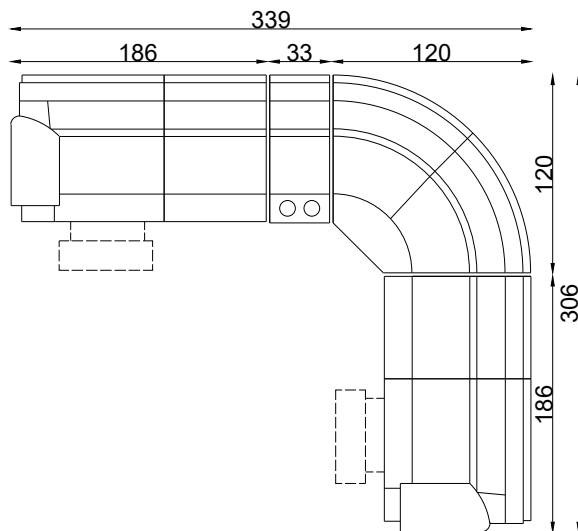

All pieces with 1 arm are available either LHF or RHF

Please note lounge is hand made product. This is just indication for measurement. Sometimes our specifications change. Our line drawing includes specifications which are current at the time of printing. However, improvements or alterations to design, construction or techniques or dimensions may occur.

(D1) 2.5R (1arm&LHF) -CNR-2.5S no arm-ERChaise (RHF)

Leg on Fixed chair

Leg on Recliner

(D2) 2.5R (1arm&LHF) -Straight H/T-CNR-2.5R (1arm&RHF)

All pieces with 1 arm are available either LHF or RHF

Please note lounge is hand made product. This is just indication for measurement. Sometimes our specifications change. Our line drawing includes specifications which are current at the time of printing. However, improvements or alterations to design, construction or techniques or dimensions may occur.