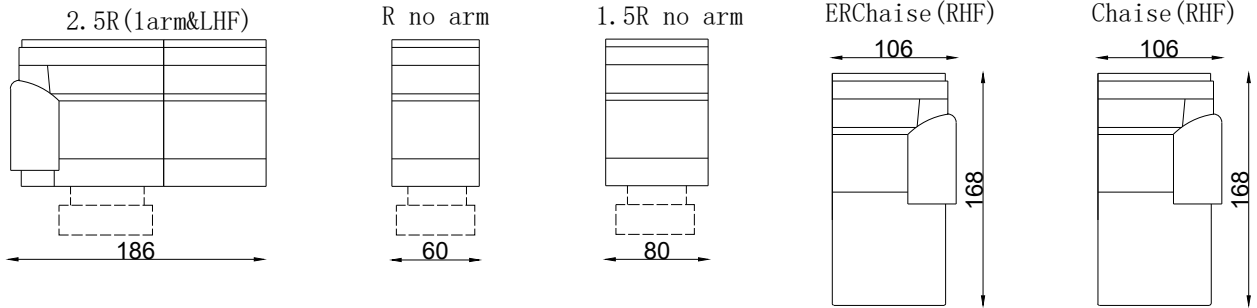

All pieces with 1 arm are available either LHF or RHF

Please note lounge is hand made product. This is just indication for measurement. Sometimes our specifications change. Our line drawing includes specifications which are current at the time of printing. However, improvements or alterations to design, construction or techniques or dimensions may occur.

(D1) 2.5R (1arm&LHF) -CNR-2.5S no arm-ERChaise (RHF)

Leg on Fixed chair

Leg on Recliner

(D2) 2.5R (1arm&LHF) -Straight H/T-CNR-2.5R (1arm&RHF)

All pieces with 1 arm are available either LHF or RHF

Please note lounge is hand made product. This is just indication for measurement. Sometimes our specifications change. Our line drawing includes specifications which are current at the time of printing. However, improvements or alterations to design, construction or techniques or dimensions may occur.