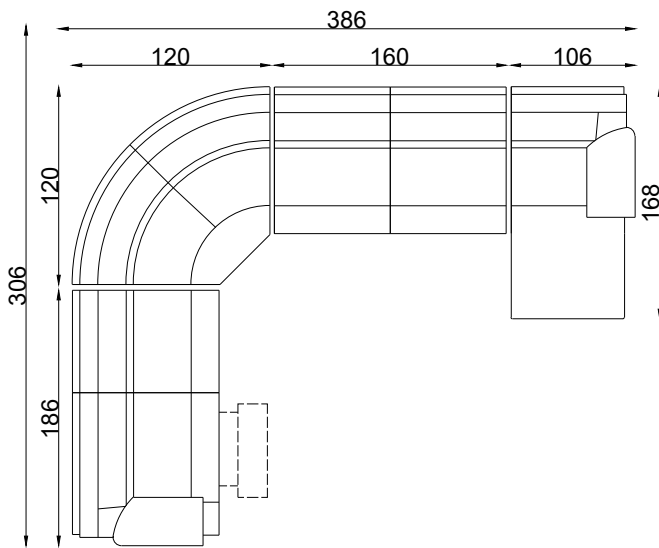

All pieces with 1 arm are available either LHF or RHF

Please note lounge is hand made product. This is just indication for measurement. Sometimes our specifications change. Our line drawing includes specifications which are current at the time of printing. However, improvements or alterations to design, construction or techniques or dimensions may occur.

(D1) 2.5R (1arm&LHF) -CNR-2.5S no arm-ERChaise (RHF)

Leg on Fixed chair

Leg on Recliner

(D2) 2.5R (1arm&LHF) -Straight H/T-CNR-2.5R (1arm&RHF)

All pieces with 1 arm are available either LHF or RHF

Please note lounge is hand made product. This is just indication for measurement. Sometimes our specifications change. Our line drawing includes specifications which are current at the time of printing. However, improvements or alterations to design, construction or techniques or dimensions may occur.