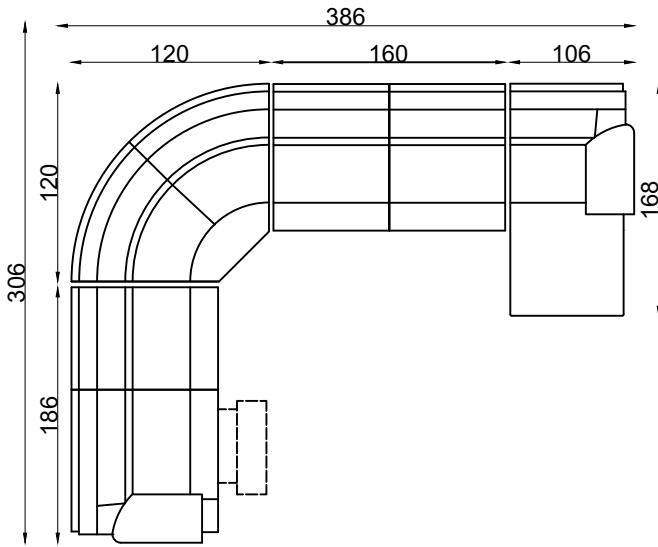

All pieces with 1 arm are available either LHF or RHF

Please note lounge is hand made product. This is just indication for measurement. Sometimes our specifications change. Our line drawing includes specifications which are current at the time of printing. However, improvements or alterations to design, construction or techniques or dimensions may occur.

(D1) 2.5ER(1arm&LHF)-CNR-2.5S no arm-ERChaise (RHF)

Leg on Fixed chair

Leg on Recliner

(D2) 2.5s(ER) (LHF)-CNR-1.5s no arm-straight H/T-Chaise(ER) (RHF)

All pieces with 1 arm are available either LHF or RHF