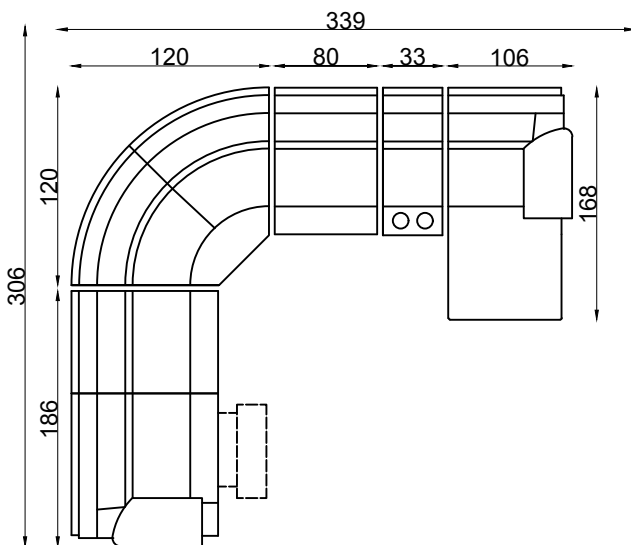

All pieces with 1 arm are available either LHF or RHF

Please note lounge is hand made product. This is just indication for measurement. Sometimes our specifications change. Our line drawing includes specifications which are current at the time of printing. However, improvements or alterations to design, construction or techniques or dimensions may occur.

(D1) 2.5ER(1arm&LHF)-CNR-2.5S no arm-ERChaise (RHF)

Leg on Fixed chair

Leg on Recliner

(D2) 2.5s(ER) (LHF)-CNR-1.5s no arm-straight H/T-Chaise(ER) (RHF)

All pieces with 1 arm are available either LHF or RHF

Please note lounge is hand made product. This is just indication for measurement. Sometimes our specifications change. Our line drawing includes specifications which are current at the time of printing. However, improvements or alterations to design, construction or techniques or dimensions may occur.