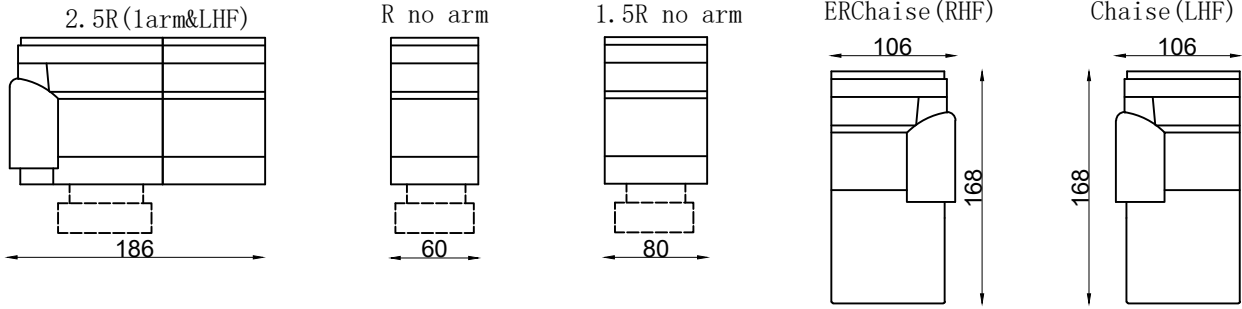

All pieces with 1 arm are available either LHF or RHF

Please note lounge is hand made product. This is just indication for measurement. Sometimes our specifications change. Our line drawing includes specifications which are current at the time of printing. However, improvements or alterations to design, construction or techniques or dimensions may occur.

(D1) 2.5ER(1arm&LHF)-CNR-2.5S no arm-ERChaise (RHF)

Leg on Fixed chair

Leg on Recliner

(D2) 2.5s(ER) (LHF)-CNR-1.5s no arm-straight H/T-Chaise(ER) (RHF)

All pieces with 1 arm are available either LHF or RHF