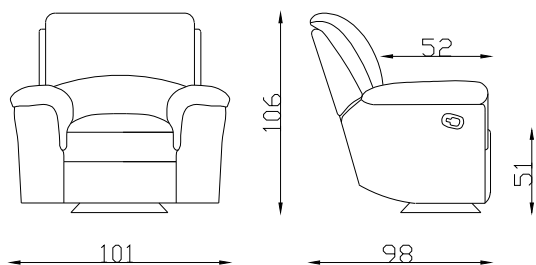

Recliner

King R

2 (RR)

2.5 (RR)

3 (RR)

Armchair

2 seater settee

2.5 seater settee

3 seater settee

Leg on Recliner

Leg on Fixed chair

Please note lounge is hand made product. This is just indication for measurement. Sometimes our specifications change. Our line drawing includes specifications which are current at the time of printing. However, improvements or alterations to design, construction or techniques or dimensions may occur.