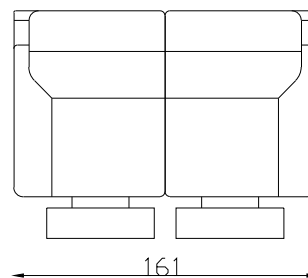

Recliner

King R

2 (RR)

2.5 (RR)

3 (RR)

Armchair

2 seater settee

2.5 seater settee

3 seater settee

Leg on Recliner

Leg on Fixed chair

Please note lounge is hand made product. This is just indication for measurement. Sometimes our specifications change. Our line drawing includes specifications which are current at the time of printing. However, improvements or alterations to design, construction or techniques or dimensions may occur.