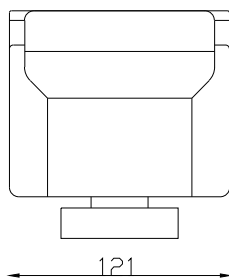

Recliner

King R

2 (RR)

2.5 (RR)

3 (RR)

Armchair

2 seater settee

2.5 seater settee

3 seater settee

Leg on Recliner

Leg on Fixed chair

Please note lounge is hand made product. This is just indication for measurement. Sometimes our specifications change. Our line drawing includes specifications which are current at the time of printing. However, improvements or alterations to design, construction or techniques or dimensions may occur.