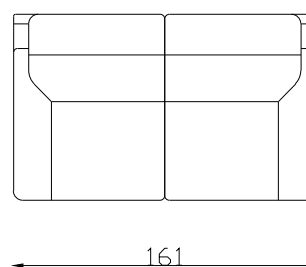

Recliner

King R

2 (RR)

2.5 (RR)

3 (RR)

Armchair

2 seater settee

2.5 seater settee

3 seater settee

Leg on Recliner

Leg on Fixed chair

Please note lounge is hand made product. This is just indication for measurement. Sometimes our specifications change. Our line drawing includes specifications which are current at the time of printing. However, improvements or alterations to design, construction or techniques or dimensions may occur.