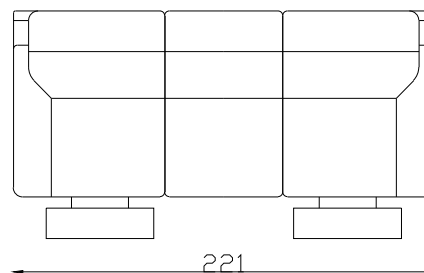

Recliner

King R

2 (RR)

2.5 (RR)

3 (RR)

Armchair

2 seater settee

2.5 seater settee

3 seater settee

Leg on Recliner

Leg on Fixed chair

Please note lounge is hand made product. This is just indication for measurement. Sometimes our specifications change. Our line drawing includes specifications which are current at the time of printing. However, improvements or alterations to design, construction or techniques or dimensions may occur.