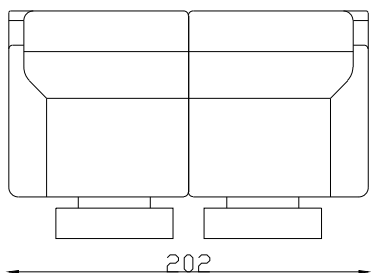

Recliner

King R

2 (RR)

2.5 (RR)

3 (RR)

Armchair

2 seater settee

2.5 seater settee

3 seater settee

Leg on Recliner

Leg on Fixed chair

Please note lounge is hand made product. This is just indication for measurement. Sometimes our specifications change. Our line drawing includes specifications which are current at the time of printing. However, improvements or alterations to design, construction or techniques or dimensions may occur.