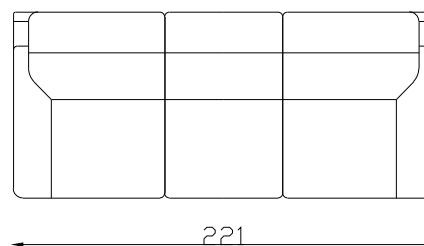

Recliner

King R

2 (RR)

2.5 (RR)

3 (RR)

Armchair

2 seater settee

2.5 seater settee

3 seater settee

Leg on Recliner

Leg on Fixed chair

Please note lounge is hand made product. This is just indication for measurement. Sometimes our specifications change. Our line drawing includes specifications which are current at the time of printing. However, improvements or alterations to design, construction or techniques or dimensions may occur.