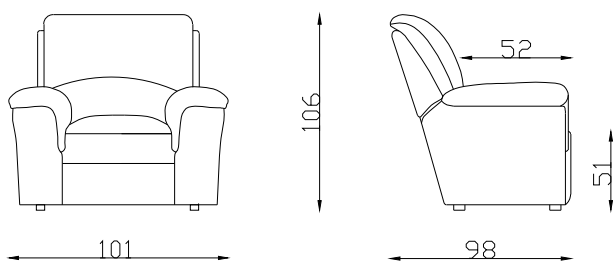

Recliner

King R

2 (RR)

2.5 (RR)

3 (RR)

Armchair

2 seater settee

2.5 seater settee

3 seater settee

Leg on Recliner

Leg on Fixed chair

Please note lounge is hand made product. This is just indication for measurement. Sometimes our specifications change. Our line drawing includes specifications which are current at the time of printing. However, improvements or alterations to design, construction or techniques or dimensions may occur.