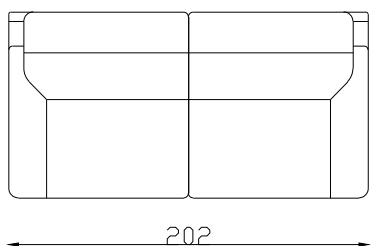

Recliner

King R

2 (RR)

2.5 (RR)

3 (RR)

Armchair

2 seater settee

2.5 seater settee

3 seater settee

Leg on Recliner

Leg on Fixed chair

Please note lounge is hand made product. This is just indication for measurement. Sometimes our specifications change. Our line drawing includes specifications which are current at the time of printing. However, improvements or alterations to design, construction or techniques or dimensions may occur.