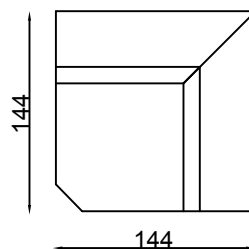

Electric Recliner

1S no arm

Chaise (LHF)

ER (1arm&LHF)

2 (ER) (1arm&LHF)

2 (ERER)

3 (ER) (1arm&LHF)

3 (ERER)

Curve Corner (standard)

Square corner (optional)

Straight H/T

All pieces with 1 arm are available either LHF or RHF

Please note lounge is hand made product. This is just indication for measurement. Sometimes our specifications change. Our line drawing includes specifications which are current at the time of printing. However, improvements or alterations to design, construction or techniques or dimensions may occur.

Wedge H/T

Straight H/T

ER (1arm&LHF)-Straight H/T-ER (1arm&RHF)

Armchair

2 Seater settee

3 Seater settee

Timber Leg

Please note lounge is hand made product. This is just indication for measurement. Sometimes our specifications change. Our line drawing includes specifications which are current at the time of printing. However, improvements or alterations to design, construction or techniques or dimensions may occur.