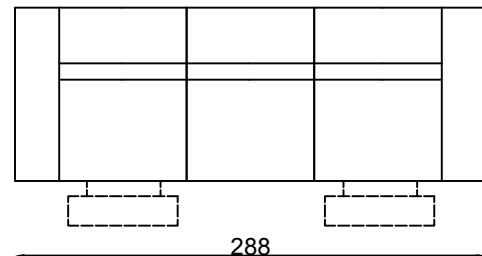

Electric Recliner

1S no arm

Chaise (LHF)

ER (1arm&LHF)

2 (ER) (1arm&LHF)

2 (ERER)

3 (ER) (1arm&LHF)

3 (ERER)

Curve Corner (standard)

Square corner (optional)

Straight H/T

All pieces with 1 arm are available either LHF or RHF

Please note lounge is hand made product. This is just indication for measurement. Sometimes our specifications change. Our line drawing includes specifications which are current at the time of printing. However, improvements or alterations to design, construction or techniques or dimensions may occur.

Wedge H/T

Straight H/T

ER (1arm&LHF)-Straight H/T-ER (1arm&RHF)

Armchair

2 Seater settee

3 Seater settee

Timber Leg

Please note lounge is hand made product. This is just indication for measurement. Sometimes our specifications change. Our line drawing includes specifications which are current at the time of printing. However, improvements or alterations to design, construction or techniques or dimensions may occur.