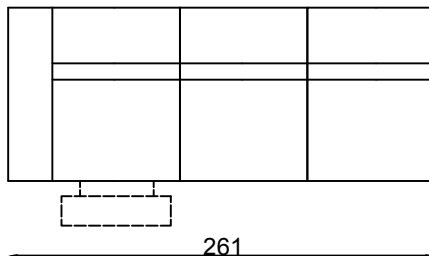

Electric Recliner

1S no arm

Chaise (LHF)

ER (1arm&LHF)

2 (ER) (1arm&LHF)

2 (ERER)

3 (ER) (1arm&LHF)

3 (ERER)

Curve Corner (standard)

Square corner (optional)

Straight H/T

All pieces with 1 arm are available either LHF or RHF

Please note lounge is hand made product. This is just indication for measurement. Sometimes our specifications change. Our line drawing includes specifications which are current at the time of printing. However, improvements or alterations to design, construction or techniques or dimensions may occur.