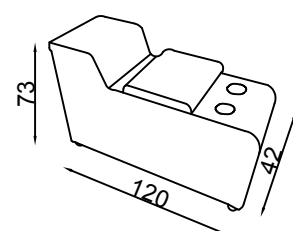

Electric Recliner

1S no arm

Chaise (LHF)

ER (1arm&LHF)

2 (ER) (1arm&LHF)

2 (ERER)

3 (ER) (1arm&LHF)

3 (ERER)

Curve Corner (standard)

Square corner (optional)

Straight H/T

All pieces with 1 arm are available either LHF or RHF

Please note lounge is hand made product. This is just indication for measurement. Sometimes our specifications change. Our line drawing includes specifications which are current at the time of printing. However, improvements or alterations to design, construction or techniques or dimensions may occur.

Wedge H/T

Straight H/T

ER (1arm&LHF)-Straight H/T-ER (1arm&RHF)

Armchair

2 Seater settee

3 Seater settee

Timber Leg

Please note lounge is hand made product. This is just indication for measurement. Sometimes our specifications change. Our line drawing includes specifications which are current at the time of printing. However, improvements or alterations to design, construction or techniques or dimensions may occur.