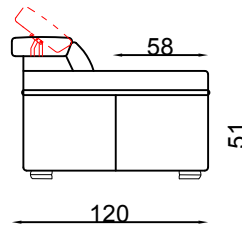

Curve Corner (standard)

Square corner (optional)

Straight H/T

All pieces with 1 arm are available either LHF or RHF

Please note lounge is hand made product. This is just indication for measurement. Sometimes our specifications change. Our line drawing includes specifications which are current at the time of printing. However, improvements or alterations to design, construction or techniques or dimensions may occur.

Wedge H/T

Straight H/T

ER (1arm&LHF)-Straight H/T-ER (1arm&RHF)

Armchair

2 Seater settee

3 Seater settee

Timber Leg

Please note lounge is hand made product. This is just indication for measurement. Sometimes our specifications change. Our line drawing includes specifications which are current at the time of printing. However, improvements or alterations to design, construction or techniques or dimensions may occur.