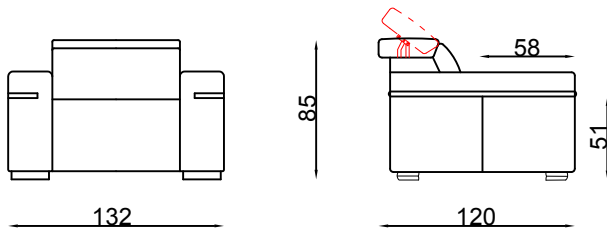

Electric Recliner

1S no arm

Chaise (LHF)

ER (1arm&LHF)

2 (ER) (1arm&LHF)

2 (ERER)

3 (ER) (1arm&LHF)

3 (ERER)

Curve Corner (standard)

Square corner (optional)

Straight H/T

All pieces with 1 arm are available either LHF or RHF

Please note lounge is hand made product. This is just indication for measurement. Sometimes our specifications change. Our line drawing includes specifications which are current at the time of printing. However, improvements or alterations to design, construction or techniques or dimensions may occur.

Wedge H/T

Straight H/T

ER (1arm&LHF)-Straight H/T-ER (1arm&RHF)

Armchair

2 Seater settee

3 Seater settee

Timber Leg

Please note lounge is hand made product. This is just indication for measurement. Sometimes our specifications change. Our line drawing includes specifications which are current at the time of printing. However, improvements or alterations to design, construction or techniques or dimensions may occur.