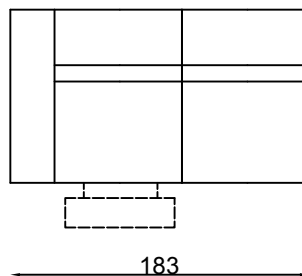

Electric Recliner

1S no arm

Chaise (LHF)

ER (1arm&LHF)

2 (ER) (1arm&LHF)

2 (ERER)

3 (ER) (1arm&LHF)

3 (ERER)

Curve Corner (standard)

Square corner (optional)

Straight H/T

All pieces with 1 arm are available either LHF or RHF

Please note lounge is hand made product. This is just indication for measurement. Sometimes our specifications change. Our line drawing includes specifications which are current at the time of printing. However, improvements or alterations to design, construction or techniques or dimensions may occur.

Wedge H/T

Straight H/T

ER (1arm&LHF)-Straight H/T-ER (1arm&RHF)

Armchair

2 Seater settee

3 Seater settee

Timber Leg

Please note lounge is hand made product. This is just indication for measurement. Sometimes our specifications change. Our line drawing includes specifications which are current at the time of printing. However, improvements or alterations to design, construction or techniques or dimensions may occur.