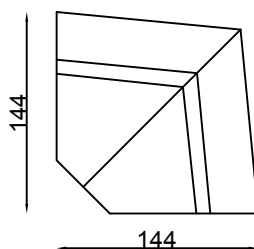

Electric Recliner

1S no arm

Chaise (LHF)

ER (1arm&LHF)

2 (ER) (1arm&LHF)

2 (ERER)

3 (ER) (1arm&LHF)

3 (ERER)

Curve Corner (standard)

Square corner (optional)

Straight H/T

All pieces with 1 arm are available either LHF or RHF

Please note lounge is hand made product. This is just indication for measurement. Sometimes our specifications change. Our line drawing includes specifications which are current at the time of printing. However, improvements or alterations to design, construction or techniques or dimensions may occur.

Wedge H/T

Straight H/T

ER (1arm&LHF)-Straight H/T-ER (1arm&RHF)

Armchair

2 Seater settee

3 Seater settee

Timber Leg

Please note lounge is hand made product. This is just indication for measurement. Sometimes our specifications change. Our line drawing includes specifications which are current at the time of printing. However, improvements or alterations to design, construction or techniques or dimensions may occur.