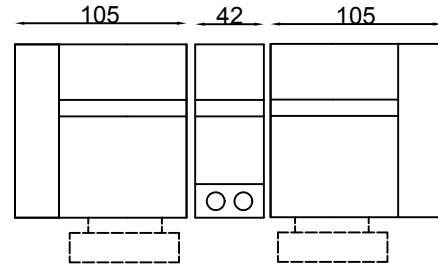

Curve Corner (standard)

Square corner (optional)

Straight H/T

All pieces with 1 arm are available either LHF or RHF

Please note lounge is hand made product. This is just indication for measurement. Sometimes our specifications change. Our line drawing includes specifications which are current at the time of printing. However, improvements or alterations to design, construction or techniques or dimensions may occur.

Wedge H/T

Straight H/T

ER (1arm&LHF)-Straight H/T-ER (1arm&RHF)

Armchair

2 Seater settee

3 Seater settee

Timber Leg

Please note lounge is hand made product. This is just indication for measurement. Sometimes our specifications change. Our line drawing includes specifications which are current at the time of printing. However, improvements or alterations to design, construction or techniques or dimensions may occur.