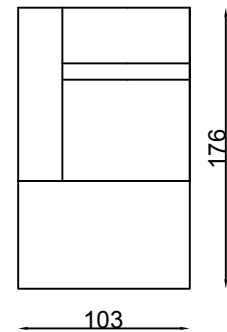

Electric Recliner

1S no arm

Chaise (LHF)

ER (1arm&LHF)

2 (ER) (1arm&LHF)

2 (ERER)

3 (ER) (1arm&LHF)

3 (ERER)

Curve Corner (standard)

Square corner (optional)

Straight H/T

All pieces with 1 arm are available either LHF or RHF

Please note lounge is hand made product. This is just indication for measurement. Sometimes our specifications change. Our line drawing includes specifications which are current at the time of printing. However, improvements or alterations to design, construction or techniques or dimensions may occur.

Wedge H/T

Straight H/T

ER (1arm&LHF)-Straight H/T-ER (1arm&RHF)

Armchair

2 Seater settee

3 Seater settee

Timber Leg

Please note lounge is hand made product. This is just indication for measurement. Sometimes our specifications change. Our line drawing includes specifications which are current at the time of printing. However, improvements or alterations to design, construction or techniques or dimensions may occur.