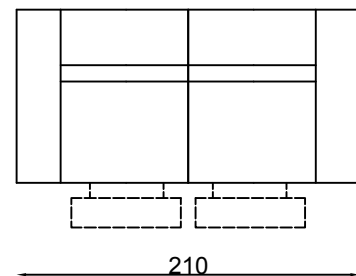

Electric Recliner

1S no arm

Chaise (LHF)

ER (1arm&LHF)

2 (ER) (1arm&LHF)

2 (ERER)

3 (ER) (1arm&LHF)

3 (ERER)

Curve Corner (standard)

Square corner (optional)

Straight H/T

All pieces with 1 arm are available either LHF or RHF

Please note lounge is hand made product. This is just indication for measurement. Sometimes our specifications change. Our line drawing includes specifications which are current at the time of printing. However, improvements or alterations to design, construction or techniques or dimensions may occur.