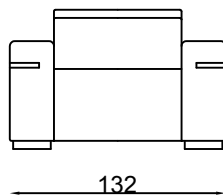

Curve Corner (standard)

Square corner (optional)

Straight H/T

All pieces with 1 arm are available either LHF or RHF

Please note lounge is hand made product. This is just indication for measurement. Sometimes our specifications change. Our line drawing includes specifications which are current at the time of printing. However, improvements or alterations to design, construction or techniques or dimensions may occur.

Wedge H/T

Straight H/T

ER (1arm&LHF)-Straight H/T-ER (1arm&RHF)

Armchair

2 Seater settee

3 Seater settee

Timber Leg

Please note lounge is hand made product. This is just indication for measurement. Sometimes our specifications change. Our line drawing includes specifications which are current at the time of printing. However, improvements or alterations to design, construction or techniques or dimensions may occur.