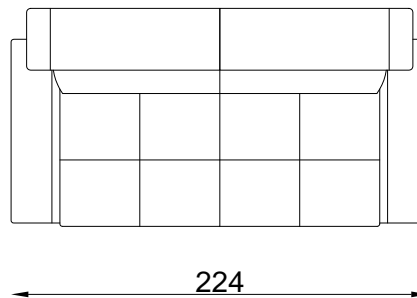

Armchair

Ottoman

2 Seater settee

2.5 Seater settee

Timber leg

3 Seater settee

Please note lounge is hand made product. This is just indication for measurement. Sometimes our specifications change. Our line drawing includes specifications which are current at the time of printing. However, improvements or alterations to design, construction or techniques or dimensions may occur.