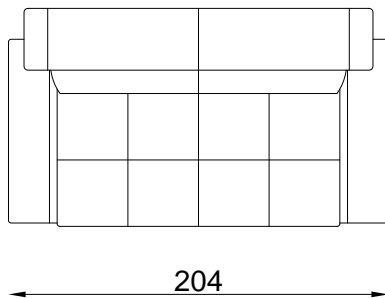

Armchair

Ottoman

2 Seater settee

2.5 Seater settee

Timber leg

3 Seater settee

Please note lounge is hand made product. This is just indication for measurement. Sometimes our specifications change. Our line drawing includes specifications which are current at the time of printing. However, improvements or alterations to design, construction or techniques or dimensions may occur.