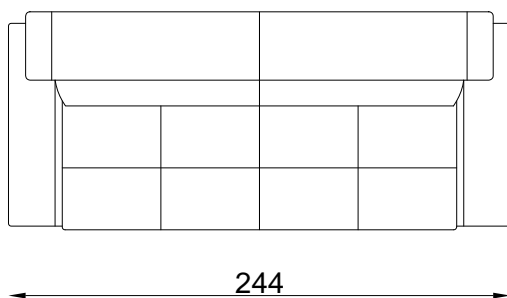

Armchair

Ottoman

2 Seater settee

2.5 Seater settee

Timber leg

3 Seater settee

Please note lounge is hand made product. This is just indication for measurement. Sometimes our specifications change. Our line drawing includes specifications which are current at the time of printing. However, improvements or alterations to design, construction or techniques or dimensions may occur.