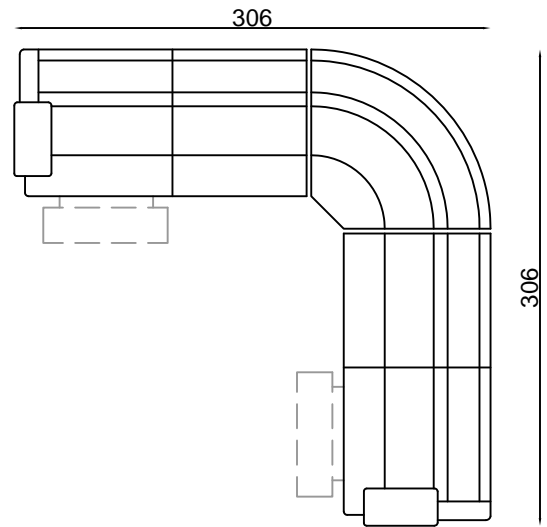

169

Wedge H/T
(Standard)

42

32

Straight H/T
(optional. must
indicate on order)

42

All pieces with 1 arm are available either LHF or RHF

Please note lounge is hand made product. This is just indication for measurement. Sometimes our specifications change. Our line drawing includes specifications which are current at the time of printing. However, improvements or alterations to design, construction or techniques or dimensions may occur.

(D1) R(1arm&LHF)-H/T-R no arm-H/T-R(1arm&RHF)

(D2) 2.5(R) (1arm&LHF)-CNR-2.5(R) (1arm&RHF)

(D3) R(1arm&LHF)-H/T-R no arm-H/T-R no arm-H/T-R(1arm&RHF)

All pieces with 1 arm are available either LHF or RHF