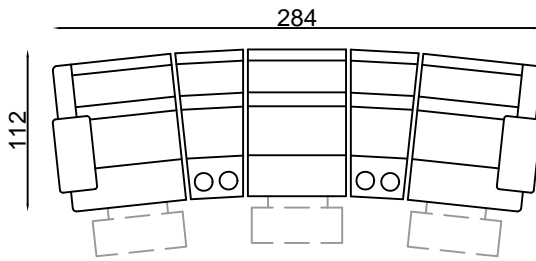

169

Wedge H/T
(Standard)

42

32

Straight H/T
(optional. must
indicate on order)

42

All pieces with 1 arm are available either LHF or RHF

Please note lounge is hand made product. This is just indication for measurement. Sometimes our specifications change. Our line drawing includes specifications which are current at the time of printing. However, improvements or alterations to design, construction or techniques or dimensions may occur.

(D1) R(1arm&LHF)-H/T-R no arm-H/T-R(1arm&RHF)

(D2) 2.5(R) (1arm&LHF)-CNR-2.5(R) (1arm&RHF)

(D3) R(1arm&LHF)-H/T-R no arm-H/T-R no arm-H/T-R(1arm&RHF)

All pieces with 1 arm are available either LHF or RHF