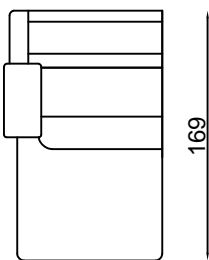

2 Seater

158

2.5 Seater

200

3 Seater

218

chaise (LHF)

100

169

Wedge H/T
(Standard)

42

32

Straight H/T
(optional. must
indicate on order)

42

All pieces with 1 arm are available either LHF or RHF

Please note lounge is hand made product. This is just indication for measurement. Sometimes our specifications change. Our line drawing includes specifications which are current at the time of printing. However, improvements or alterations to design, construction or techniques or dimensions may occur.