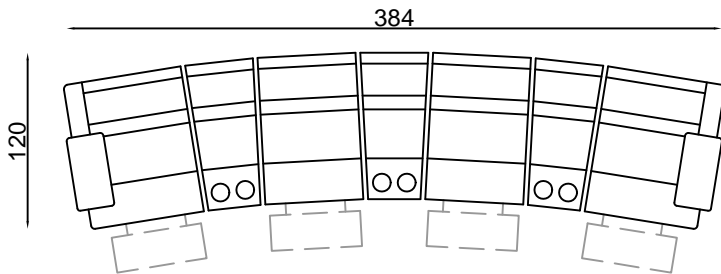

169

Wedge H/T
(Standard)

42

32

Straight H/T
(optional. must
indicate on order)

42

All pieces with 1 arm are available either LHF or RHF

Please note lounge is hand made product. This is just indication for measurement. Sometimes our specifications change. Our line drawing includes specifications which are current at the time of printing. However, improvements or alterations to design, construction or techniques or dimensions may occur.

(D1) R(1arm&LHF)-H/T-R no arm-H/T-R(1arm&RHF)

(D2) 2.5(R) (1arm&LHF)-CNR-2.5(R) (1arm&RHF)

(D3) R(1arm&LHF)-H/T-R no arm-H/T-R no arm-H/T-R(1arm&RHF)

All pieces with 1 arm are available either LHF or RHF