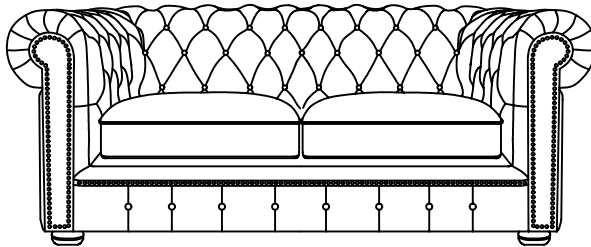

54
42

1 Seater settee

138

83

66

53

105

timber leg

2 Seater settee

205

Ottoman

100

85
51

3 Seater settee

250

Please note lounge is hand made product. This is just indication for measurement. Sometimes our specifications change. Our line drawing includes specifications which are current at the time of printing. However, improvements or alterations to design, construction or techniques or dimensions may occur.