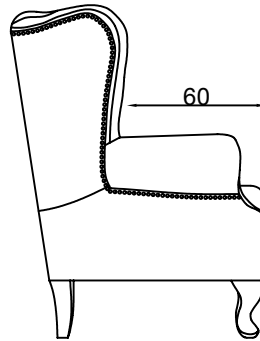

Wing Chair

96

116

60

53

89

Wing chair Ottoman

75

54
42

1 Seater settee

138

83

66

53

105

timber leg

2 Seater settee

205

Ottoman

100

85
51

3 Seater settee

250

Please note lounge is hand made product. This is just indication for measurement. Sometimes our specifications change. Our line drawing includes specifications which are current at the time of printing. However, improvements or alterations to design, construction or techniques or dimensions may occur.