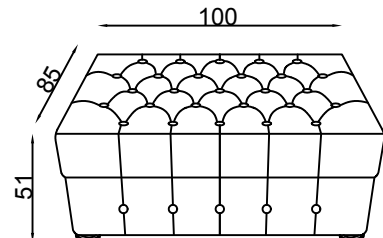

54
42

1 Seater settee

138

83

66

53

105

timber leg

2 Seater settee

205

Ottoman

100

85
51

3 Seater settee

250

Please note lounge is hand made product. This is just indication for measurement. Sometimes our specifications change. Our line drawing includes specifications which are current at the time of printing. However, improvements or alterations to design, construction or techniques or dimensions may occur.