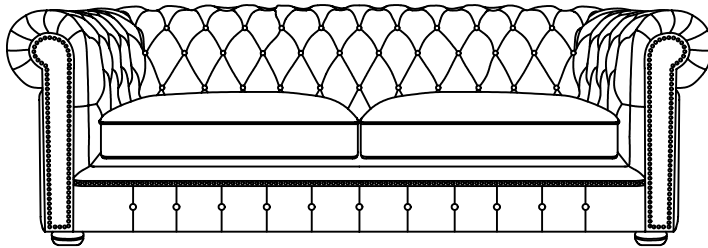

2 Seater settee

205

Ottoman

100

85
51

3 Seater settee

250

Please note lounge is hand made product. This is just indication for measurement. Sometimes our specifications change. Our line drawing includes specifications which are current at the time of printing. However, improvements or alterations to design, construction or techniques or dimensions may occur.