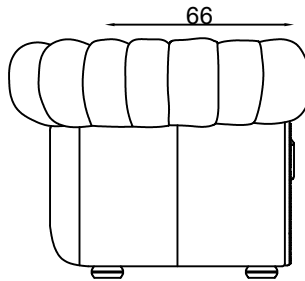

Wing Chair

96

116

60

53

89

Wing chair Ottoman

75

54
42

1 Seater settee

138

83

66

53

105

timber leg

2 Seater settee

205

Ottoman

100

85
51

3 Seater settee

250

Please note lounge is hand made product. This is just indication for measurement. Sometimes our specifications change. Our line drawing includes specifications which are current at the time of printing. However, improvements or alterations to design, construction or techniques or dimensions may occur.