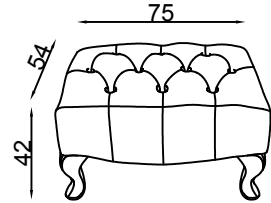

Wing Chair

96

116

60

53

89

Wing chair Ottoman

75

54
42

1 Seater settee

138

83

66

53

105

timber leg

2 Seater settee

205

Ottoman

100

85
51

3 Seater settee

250

Please note lounge is hand made product. This is just indication for measurement. Sometimes our specifications change. Our line drawing includes specifications which are current at the time of printing. However, improvements or alterations to design, construction or techniques or dimensions may occur.