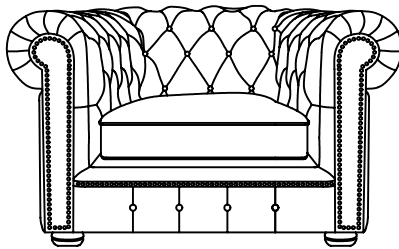

Wing Chair

96

116

60

53

89

Wing chair Ottoman

75

54
42

1 Seater settee

138

83

66

53

105

timber leg

2 Seater settee

205

Ottoman

100

85
51

3 Seater settee

250

Please note lounge is hand made product. This is just indication for measurement. Sometimes our specifications change. Our line drawing includes specifications which are current at the time of printing. However, improvements or alterations to design, construction or techniques or dimensions may occur.